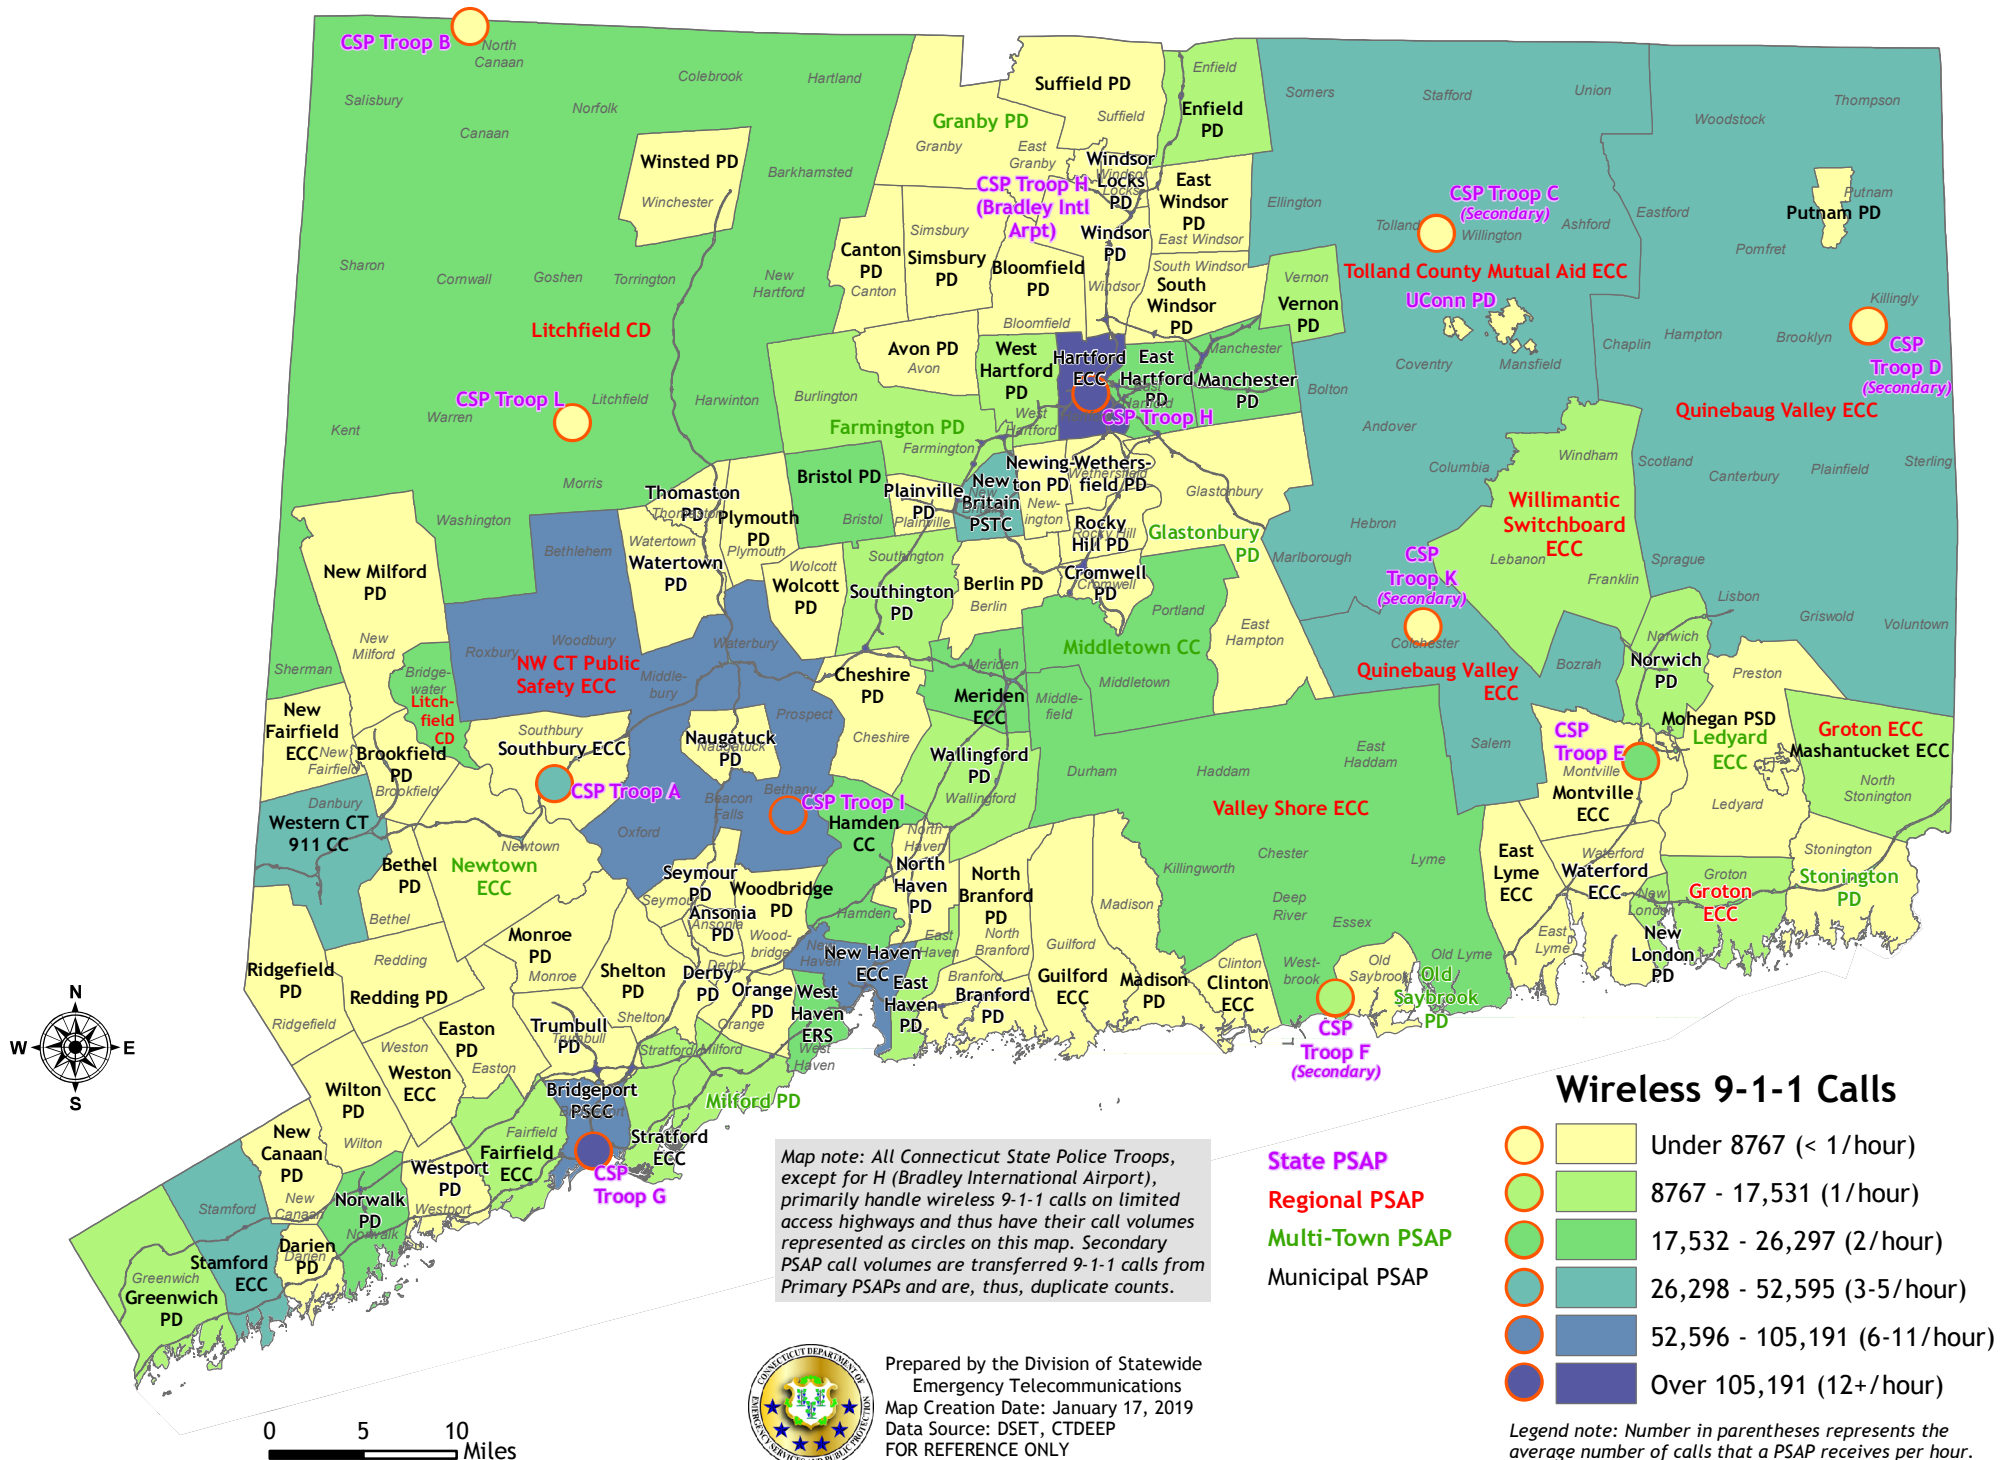

Connecticut Public Safety Answering Points - 2018

Prepared by the Division of Statewide
Emergency Telecommunications
Map Creation Date: January 17, 2019
Data Source: DSET, CTDEEP
FOR REFERENCE ONLY

0 5 10
Miles