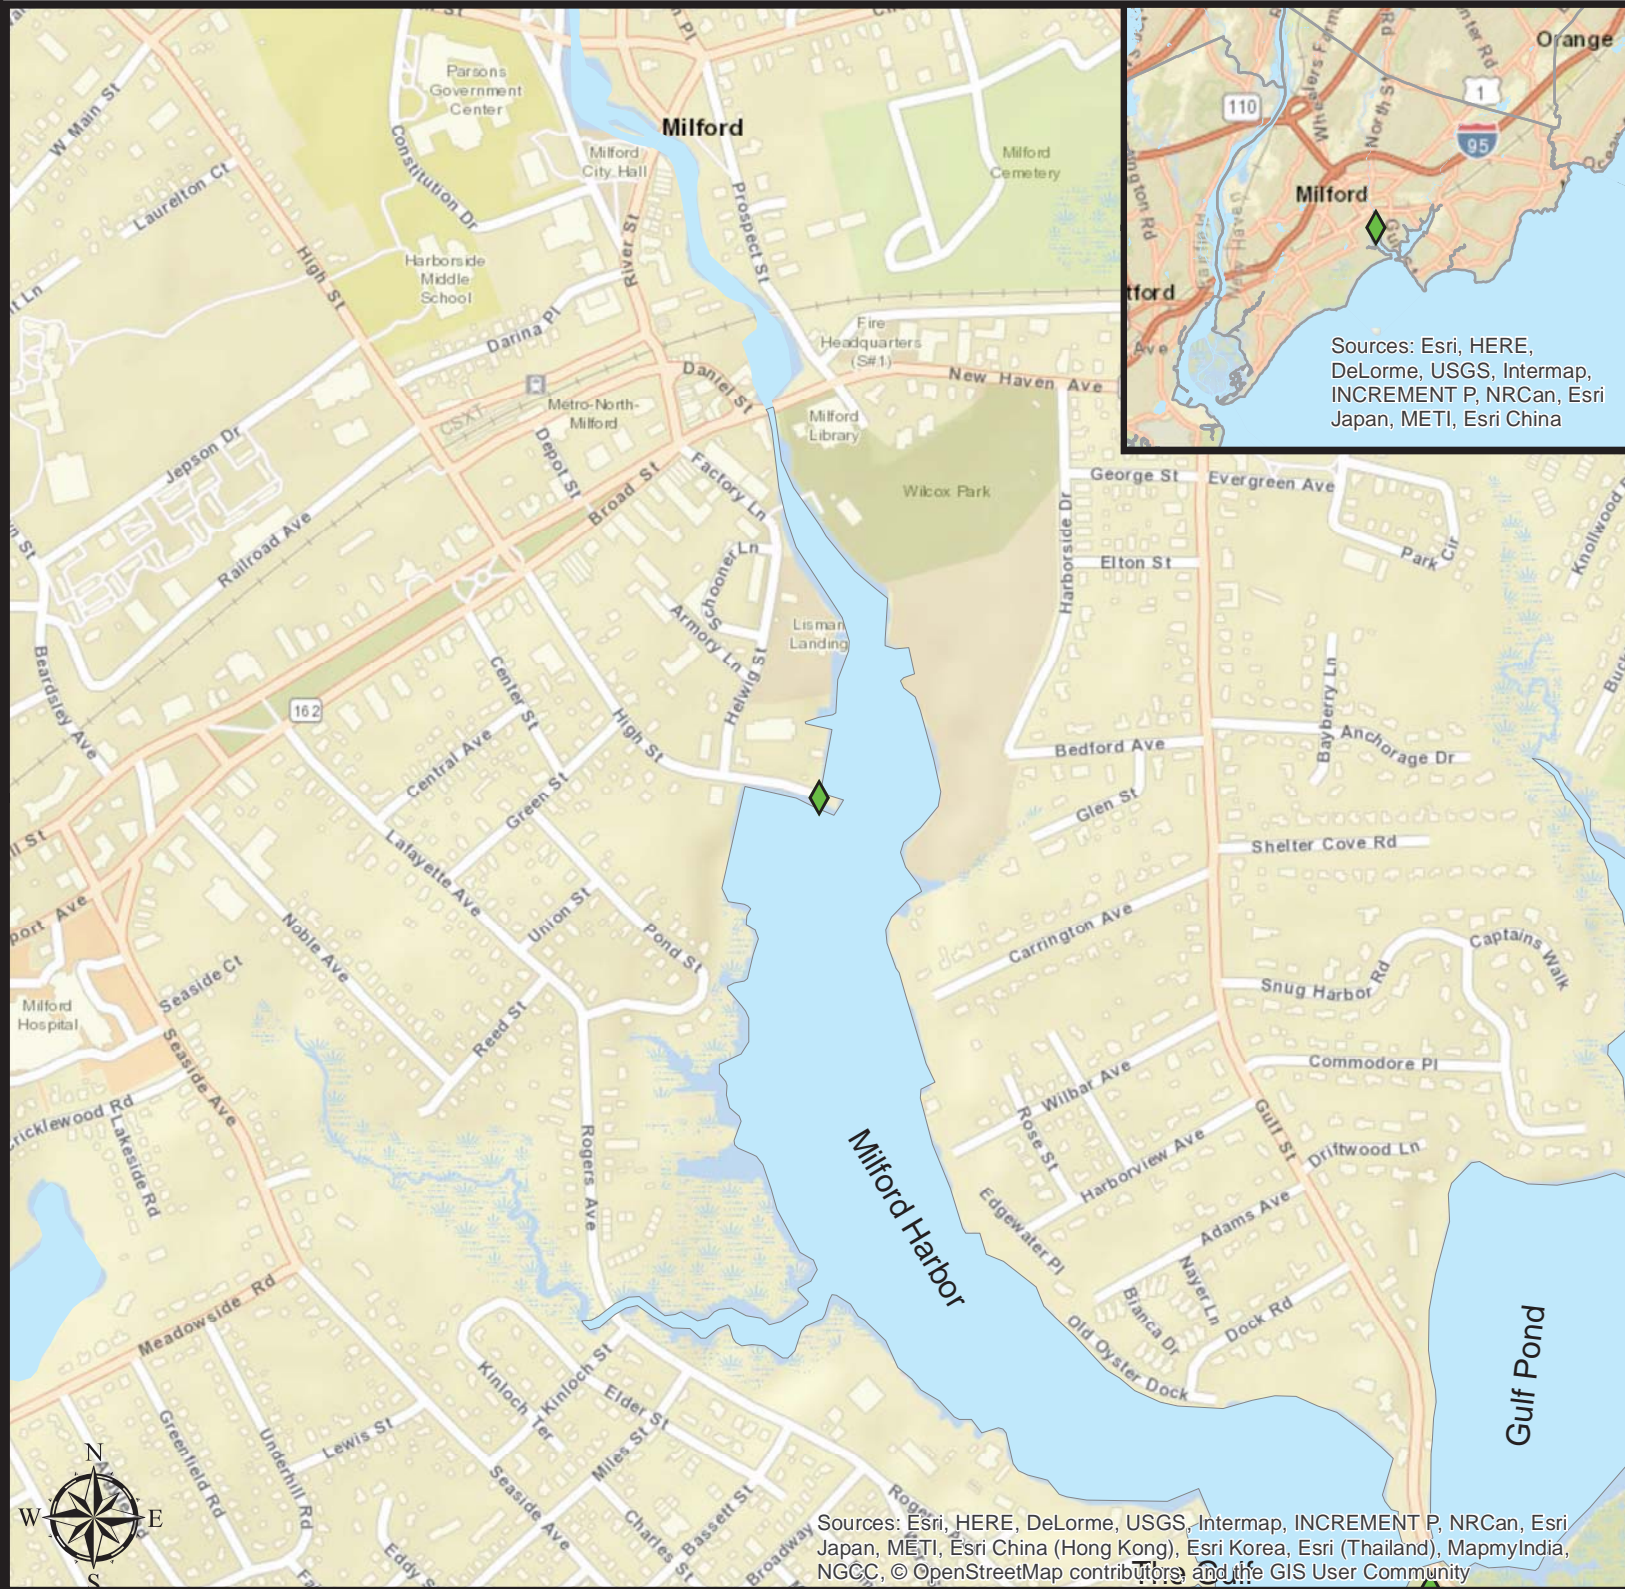

Milford Monofilament Recycling Receptacle

Location: 1 High St., Milford, CT 06460
 Nearest waterbody: Milford Harbor
 Receptacle located: On post at fishing dock

Legend

-  Monofilament_locations
-  Car Top/Carry-In
-  Trailered, Car Top/Carry-In