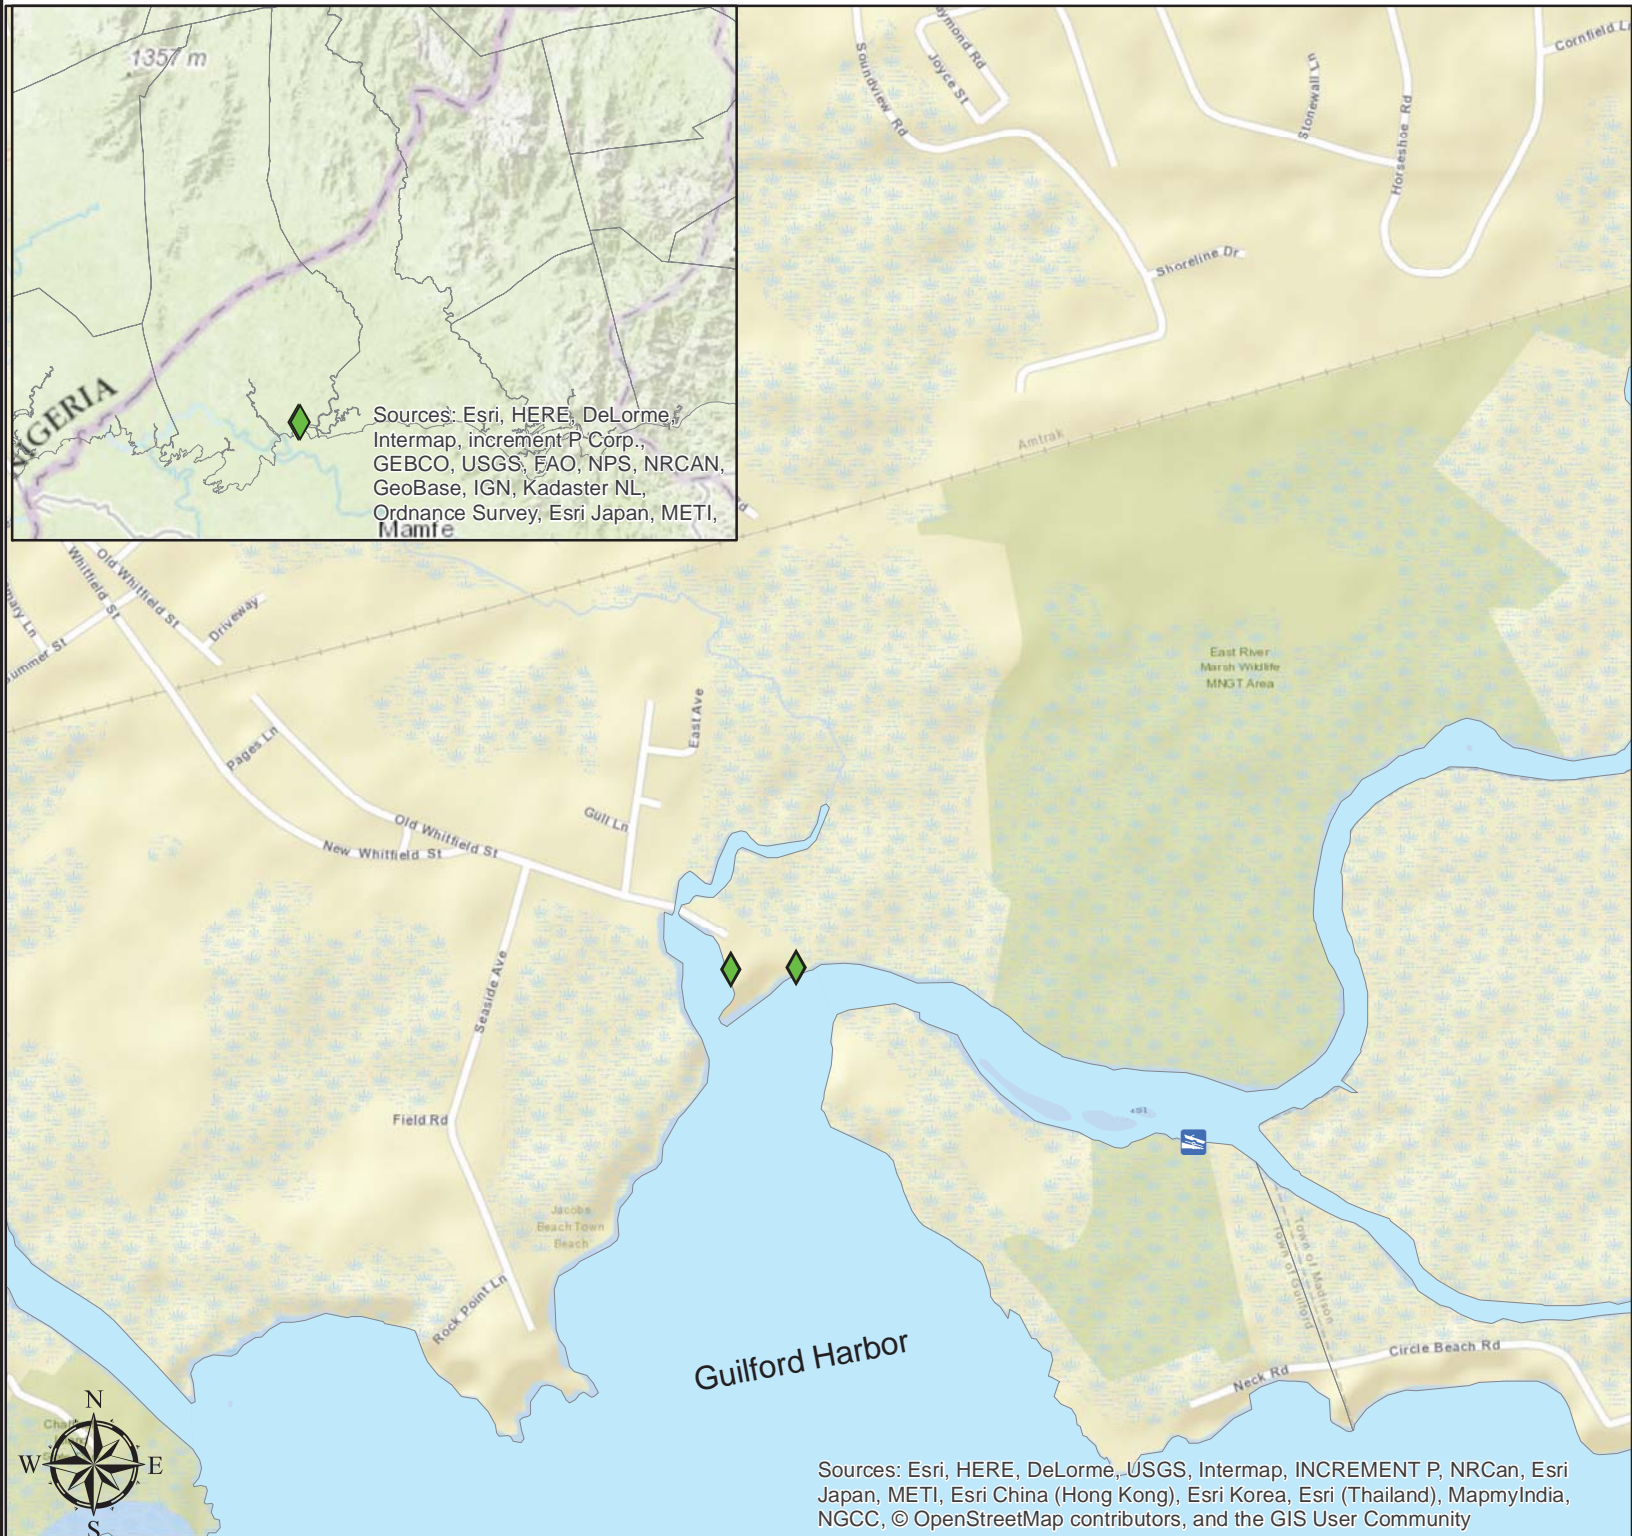

Guilford Monofilament Recycling Receptacle

Location: 540-500 Old Whitfield St., Guilford, CT 06437
 Nearest waterbody: Guilford Harbor
 Receptacle located (2):
 1) On sign board at launch ramp
 2) On post near dock house

Legend

-  Monofilament_locations
-  Car Top/Carry-In
-  Trailered, Car Top/Carry-In