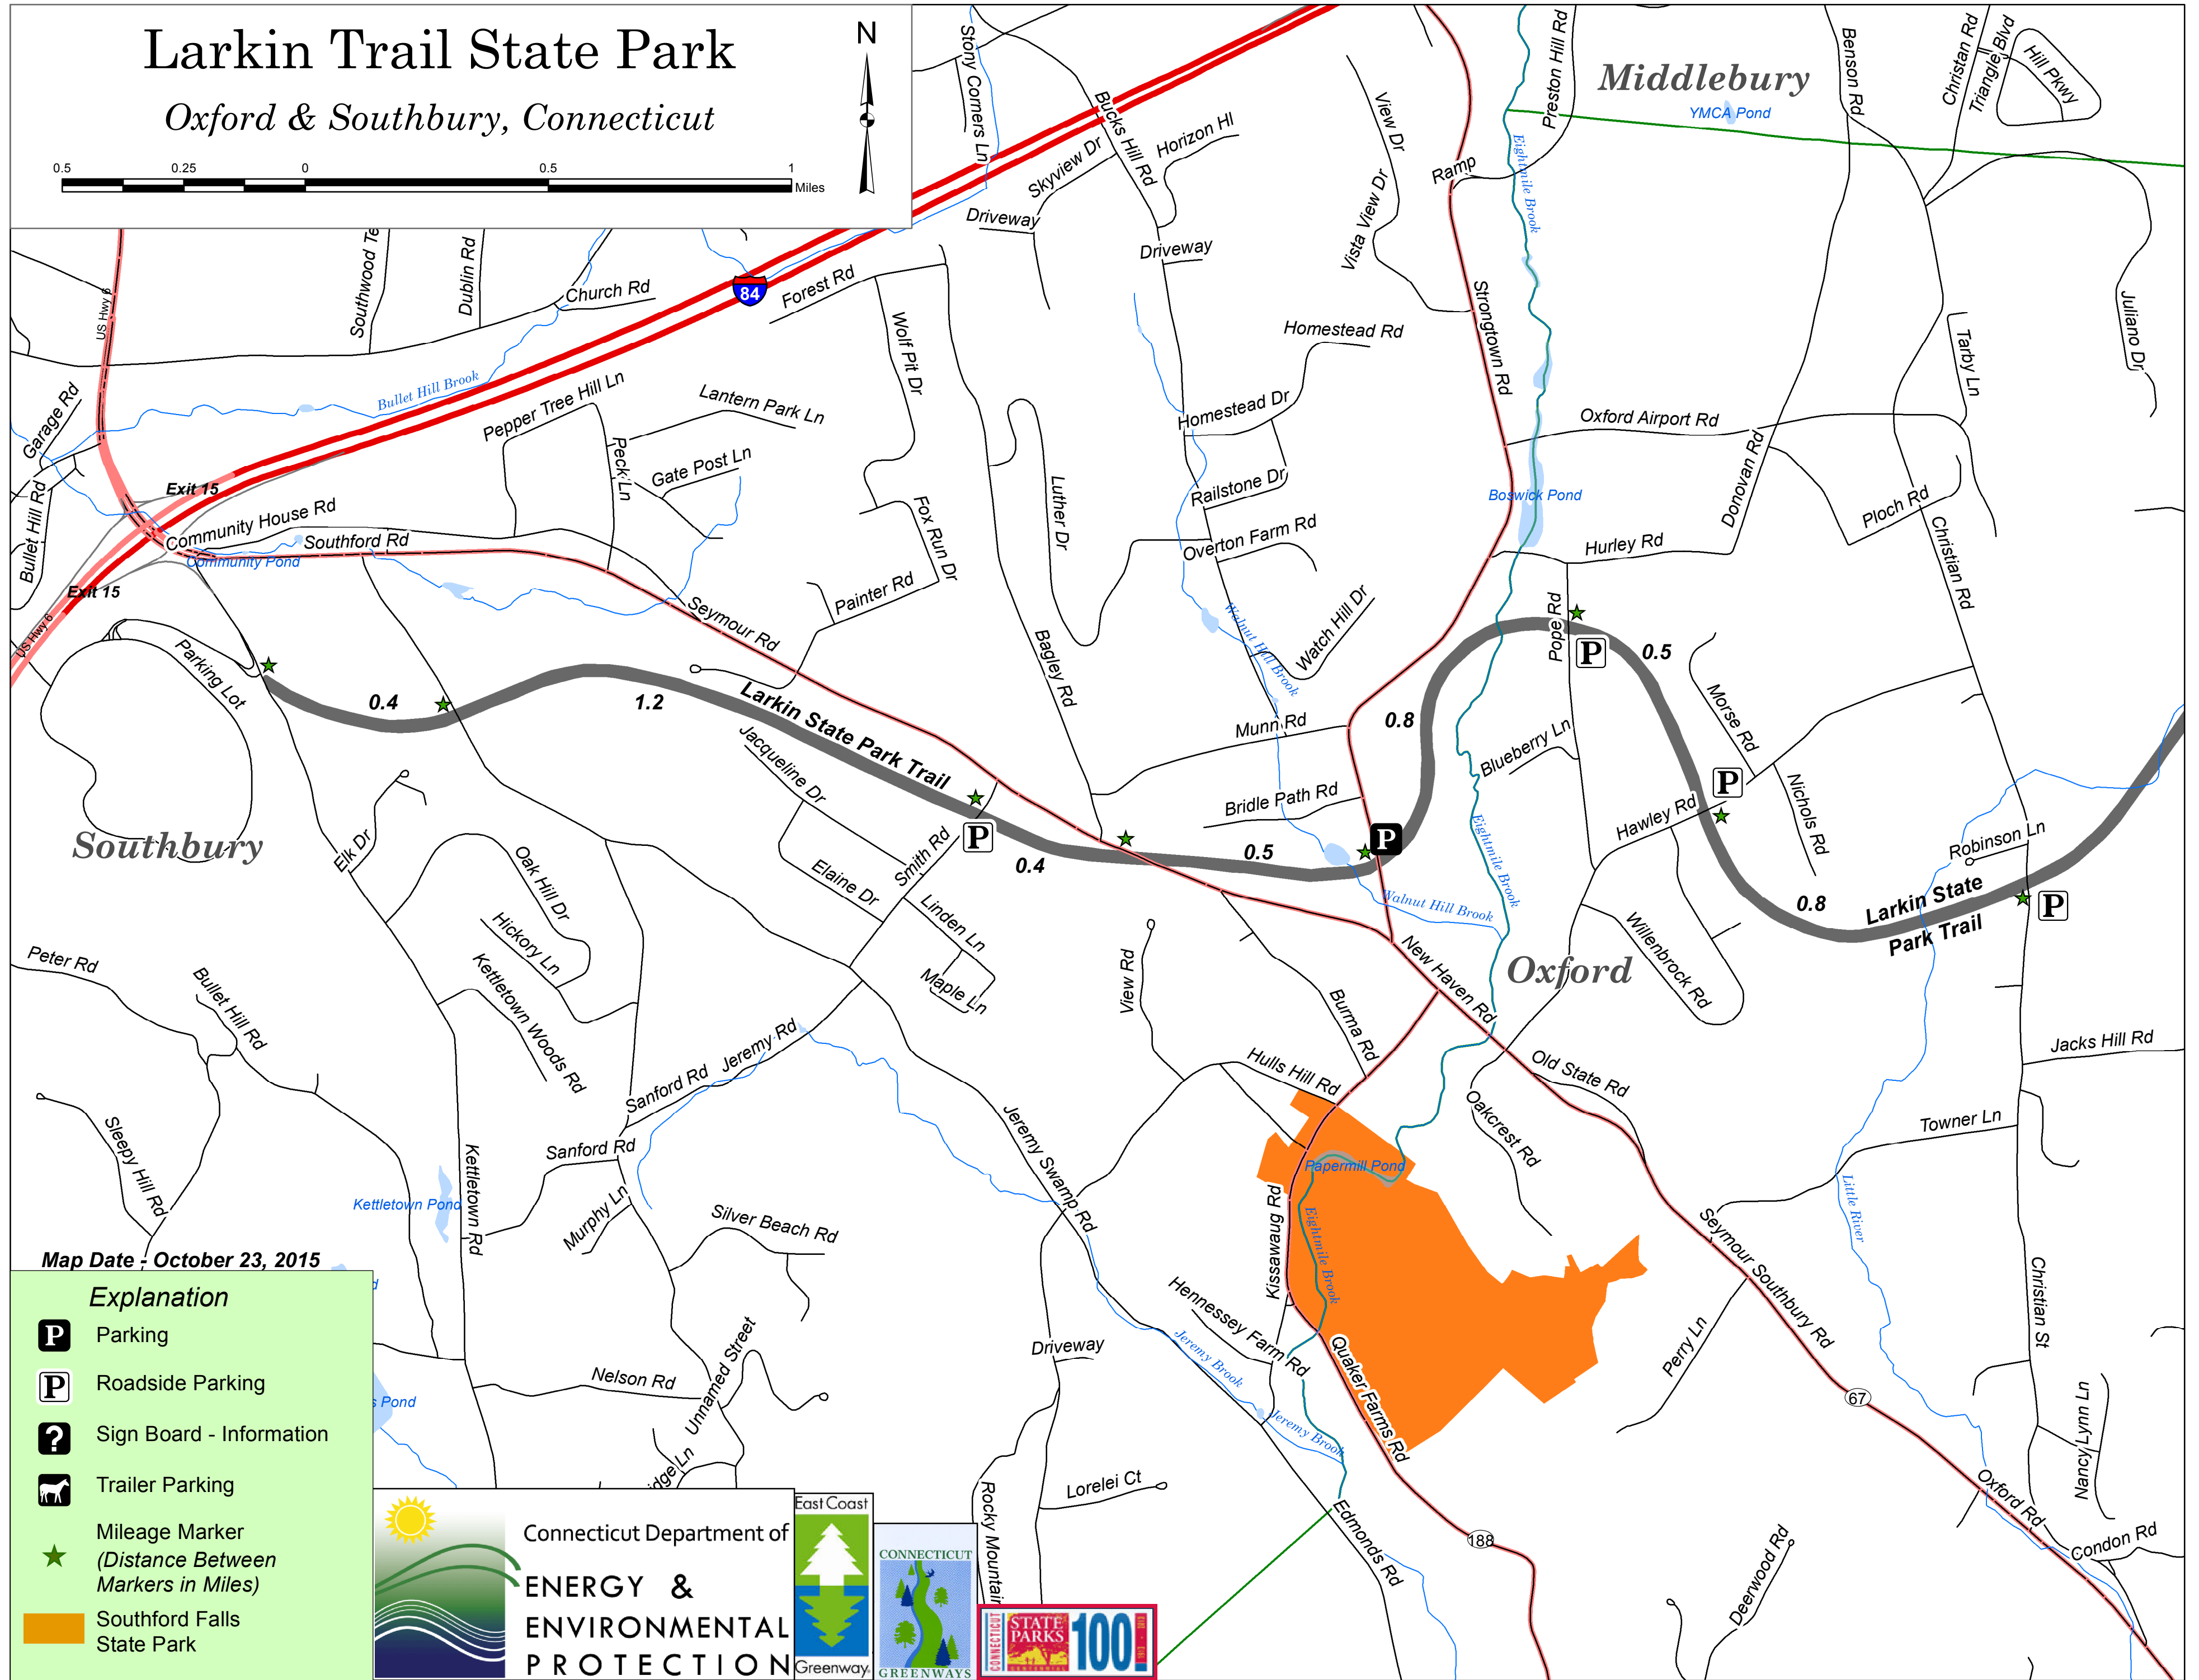

Larkin Trail State Park

Oxford & Southbury, Connecticut

Map Date - October 23, 2015

Explanation

- Parking
- Roadside Parking
- Sign Board - Information
- Trailer Parking
- Mileage Marker
(Distance Between Markers in Miles)
- Southford Falls State Park