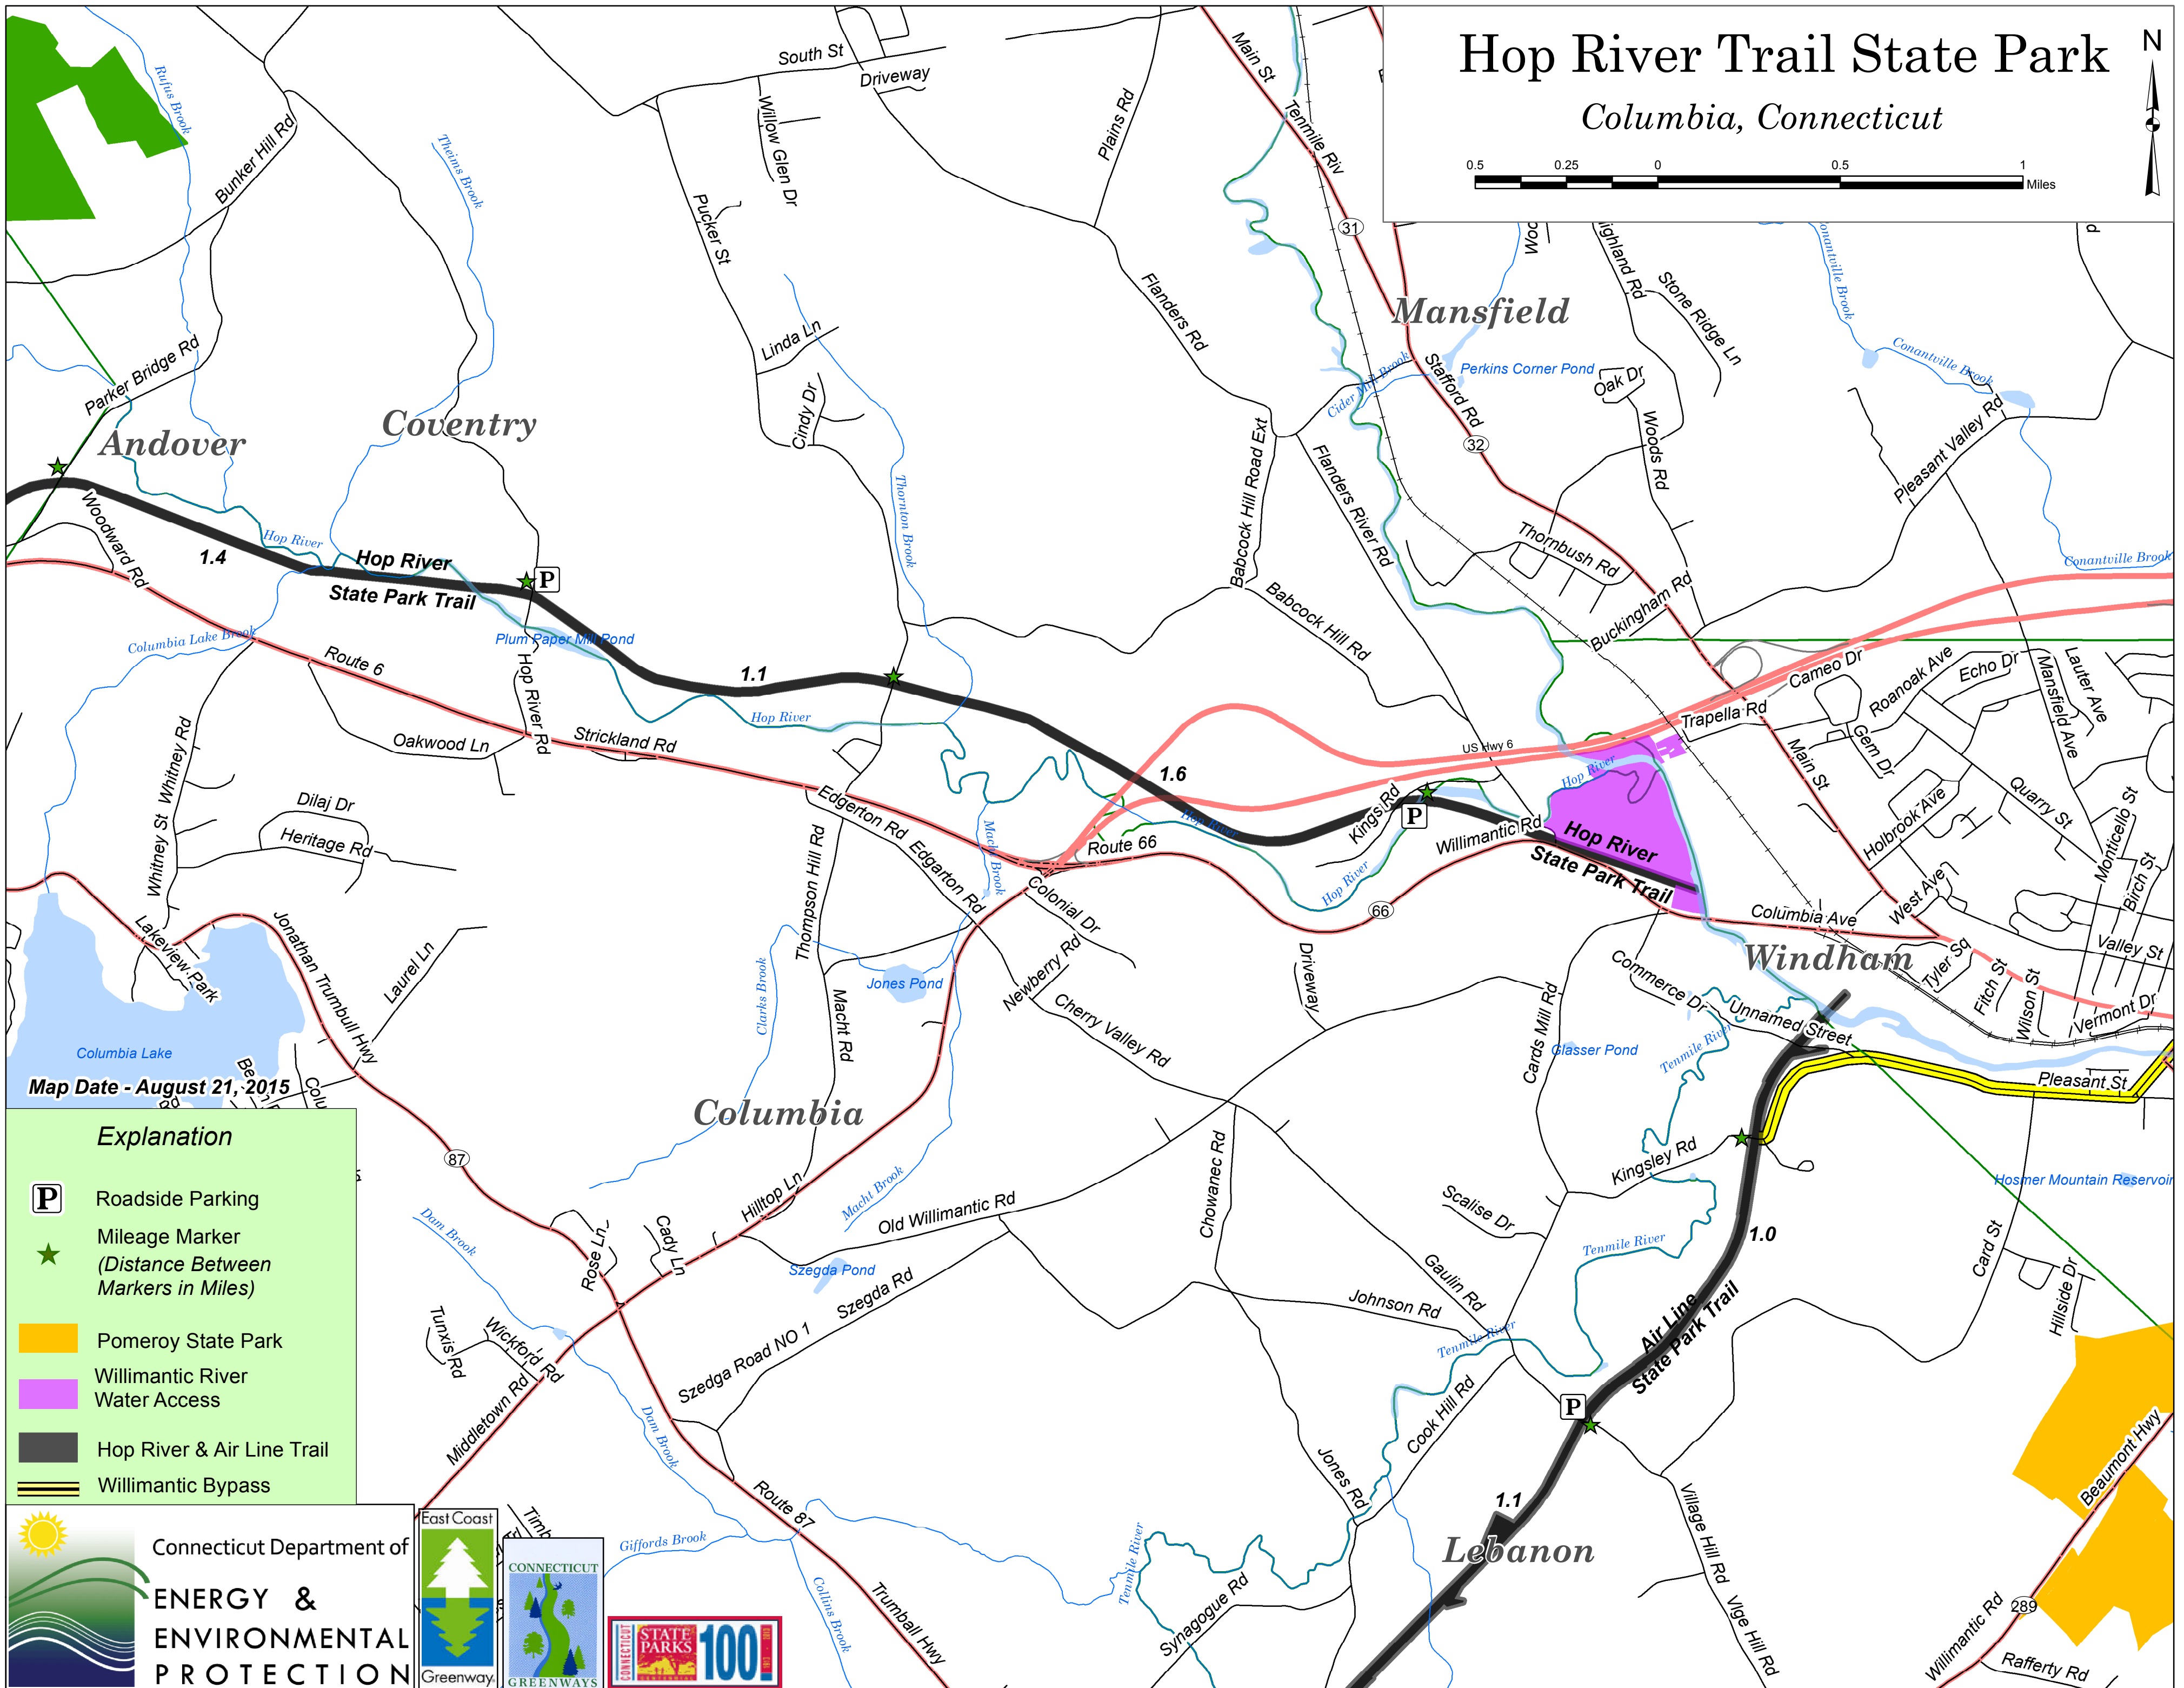

Hop River Trail State Park

Columbia, Connecticut

Map Date - August 21, 2015

Explanation

- Roadside Parking
- Mileage Marker
(Distance Between Markers in Miles)
- Pomeroy State Park
- Willimantic River Water Access
- Hop River & Air Line Trail
- Willimantic Bypass