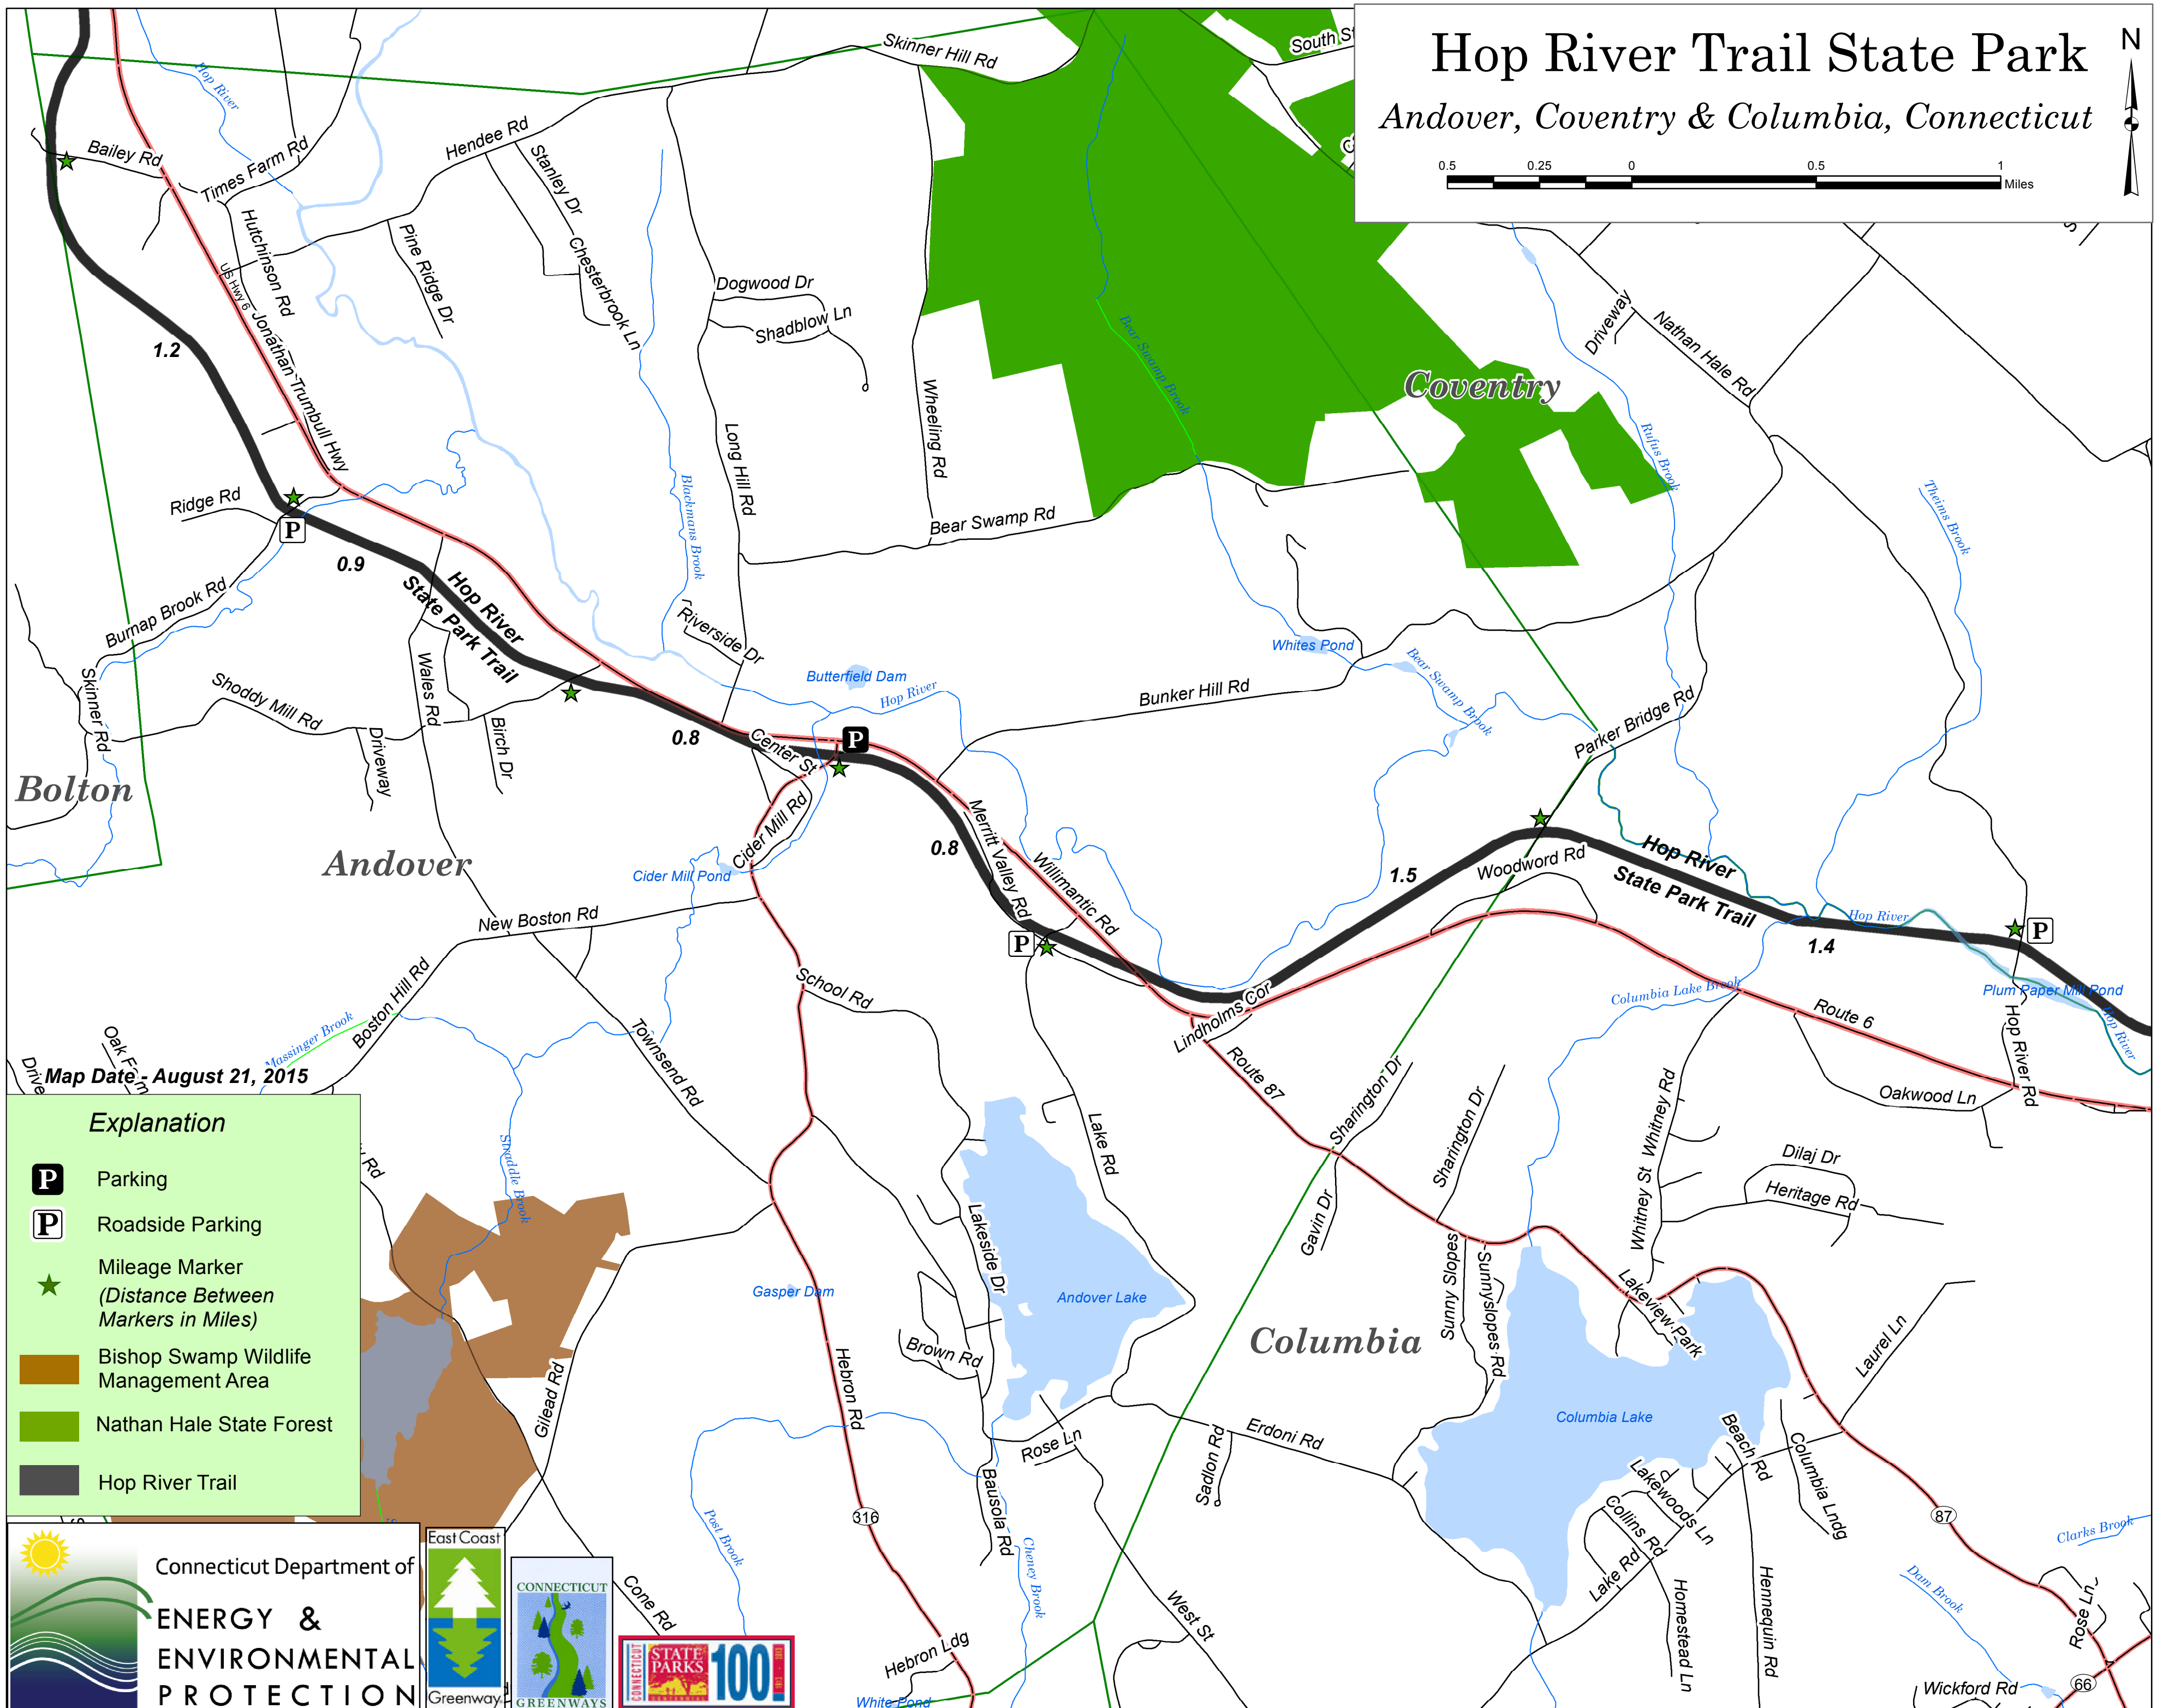

Hop River Trail State Park

Andover, Coventry & Columbia, Connecticut

Map Date: August 21, 2015

Explanation

- P** Parking
- P** Roadside Parking
- ★ Mileage Marker
(Distance Between Markers in Miles)
- Bishop Swamp Wildlife Management Area
- Nathan Hale State Forest
- Hop River Trail