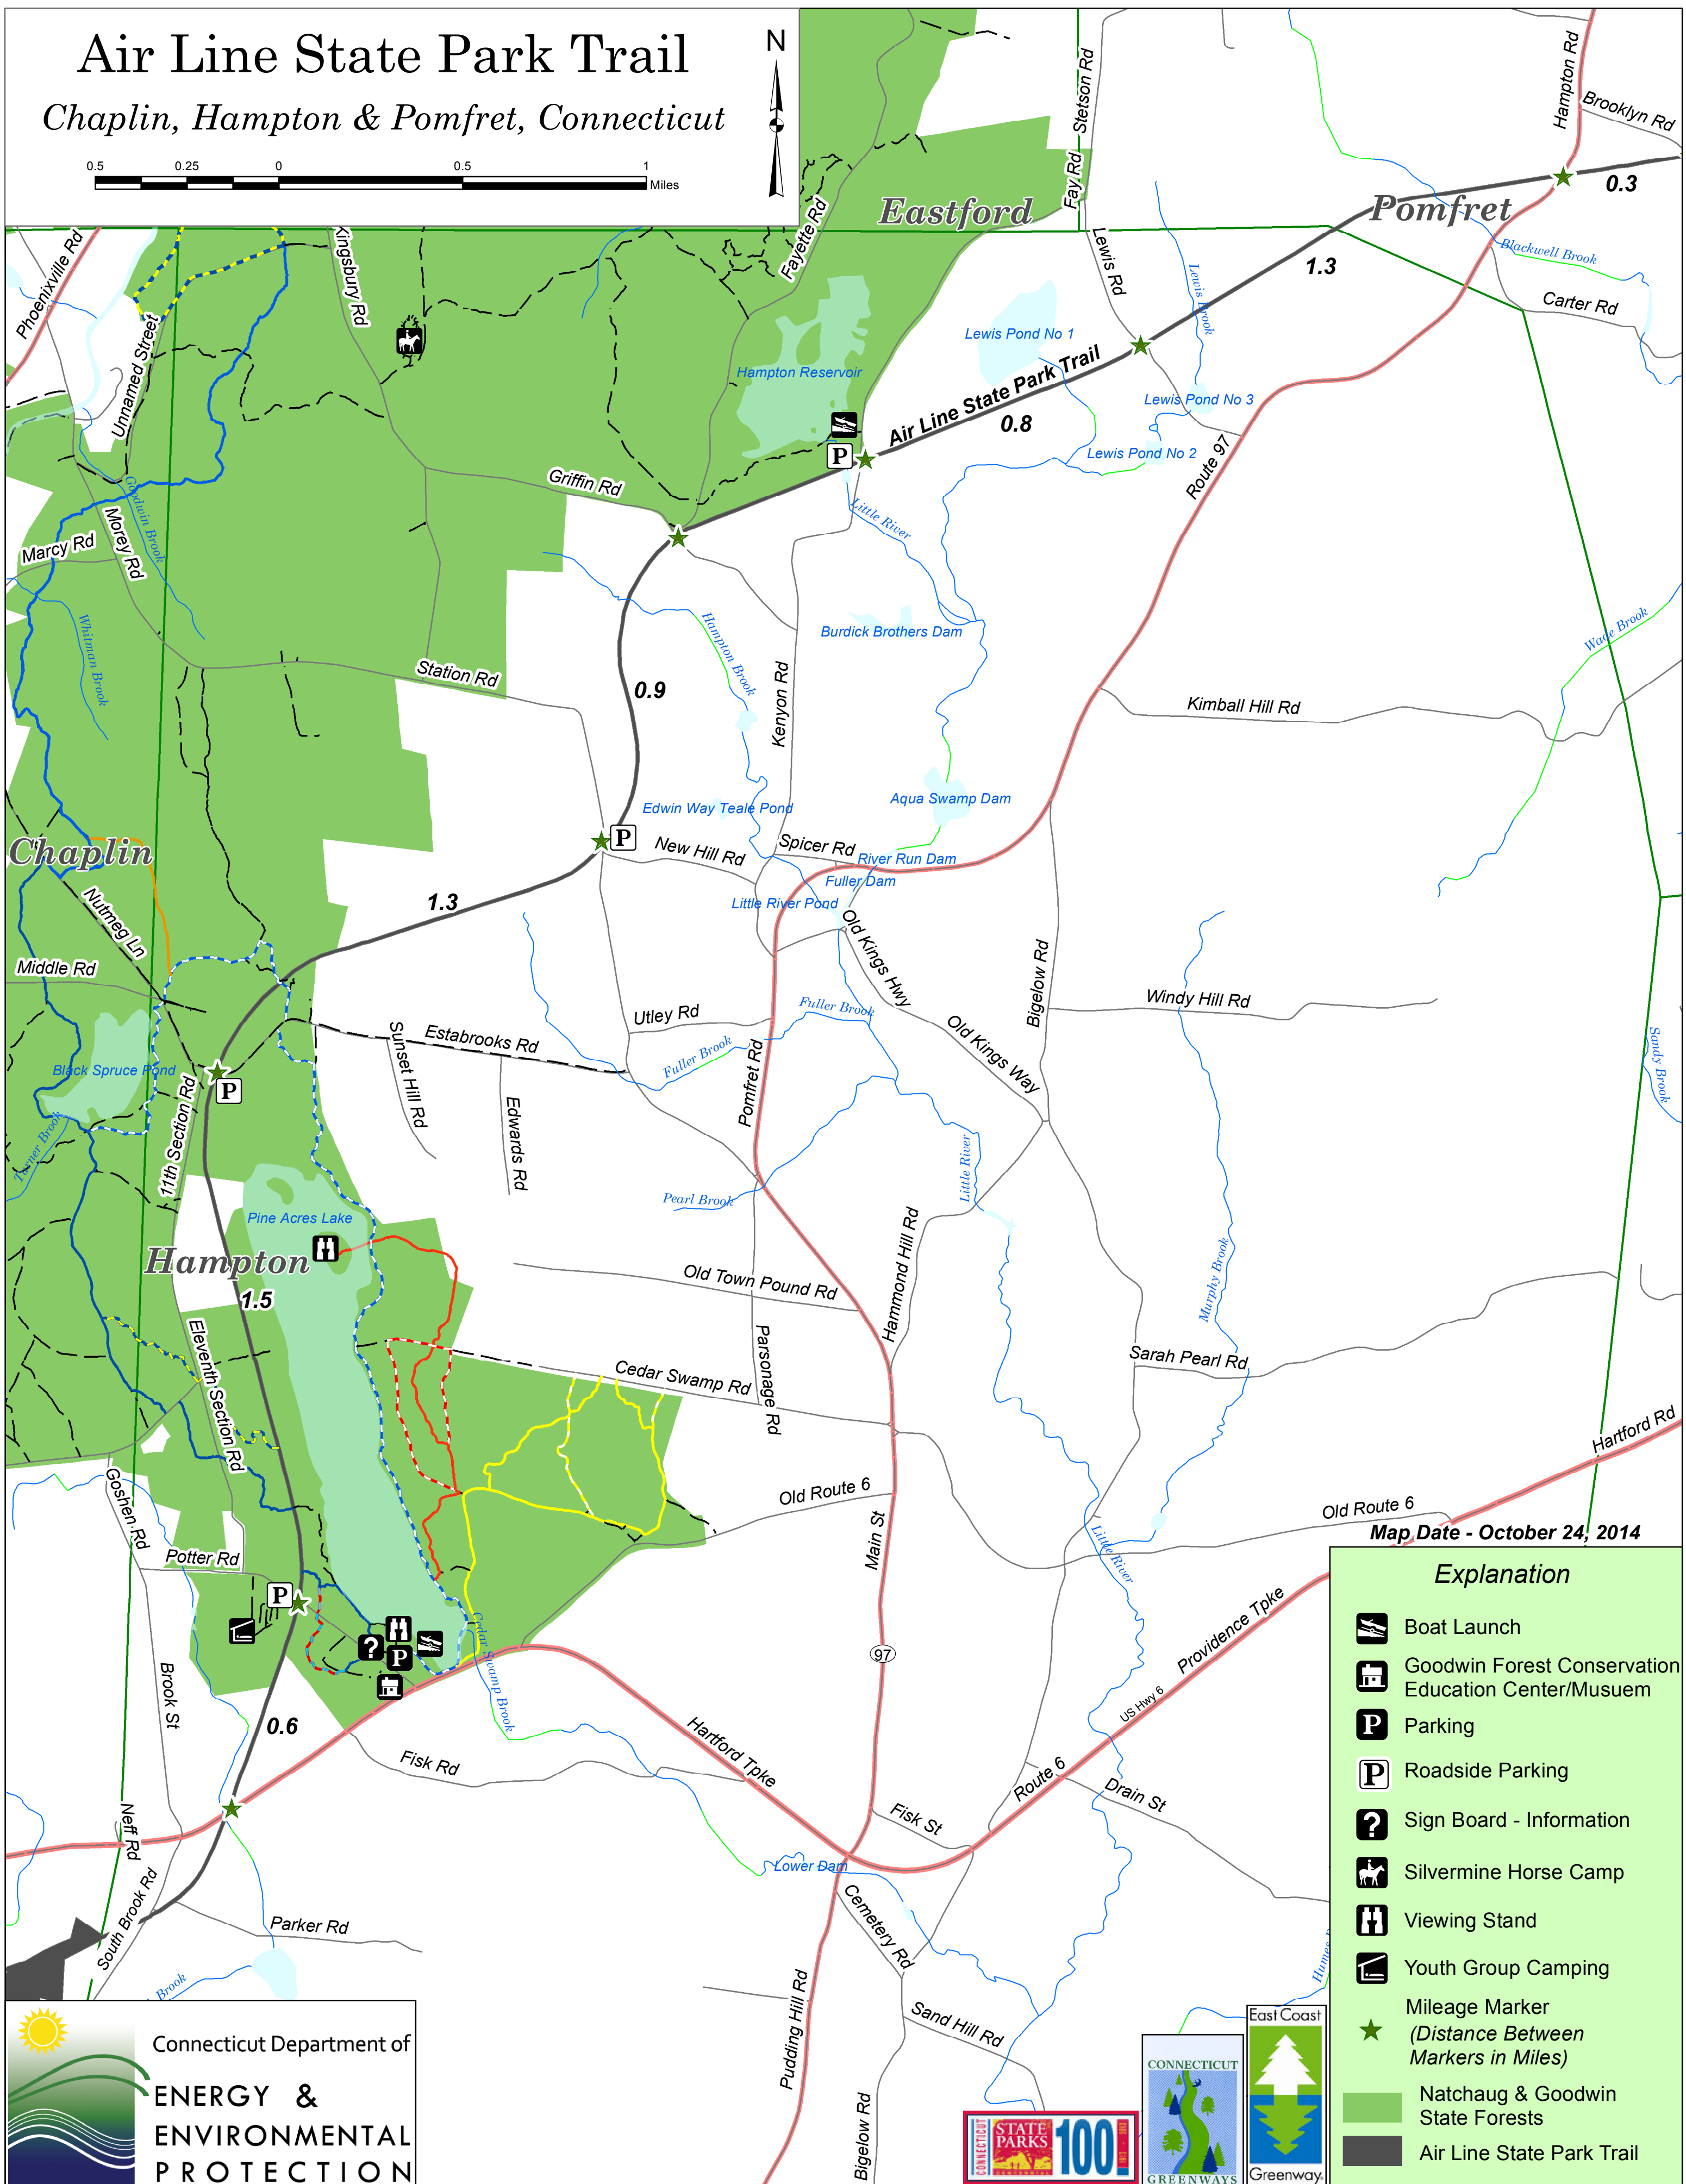

Air Line State Park Trail

Chaplin, Hampton & Pomfret, Connecticut

Map Date - October 24, 2014

Explanation

- Boat Launch
- Goodwin Forest Conservation Education Center/Museum
- Parking
- Roadside Parking
- Sign Board - Information
- Silvermine Horse Camp
- Viewing Stand
- Youth Group Camping
- Mileage Marker
(Distance Between Markers in Miles)
- Natchaug & Goodwin State Forests
- Air Line State Park Trail