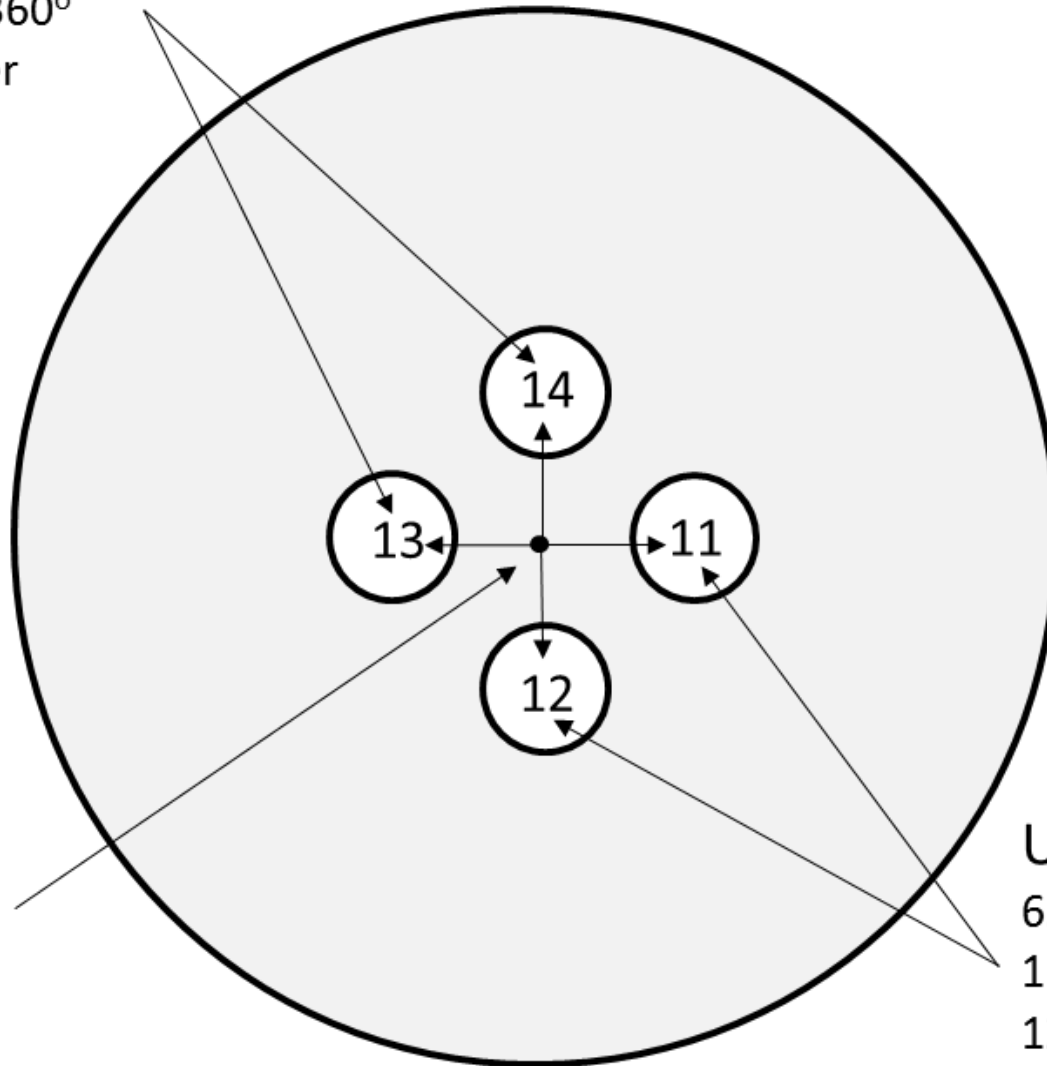

Urban Plot

Urban Microplots:

6.8 ft. radius

13 - 12.0 ft. @ 270°

14 - 12.0 ft. @ 360°

From plot center

Plot Center:

48.0 ft. radius

Urban Microplots:

6.8 ft. radius

11 - 12.0 ft. @ 90°

12 - 12.0 ft. @ 180°

From plot center