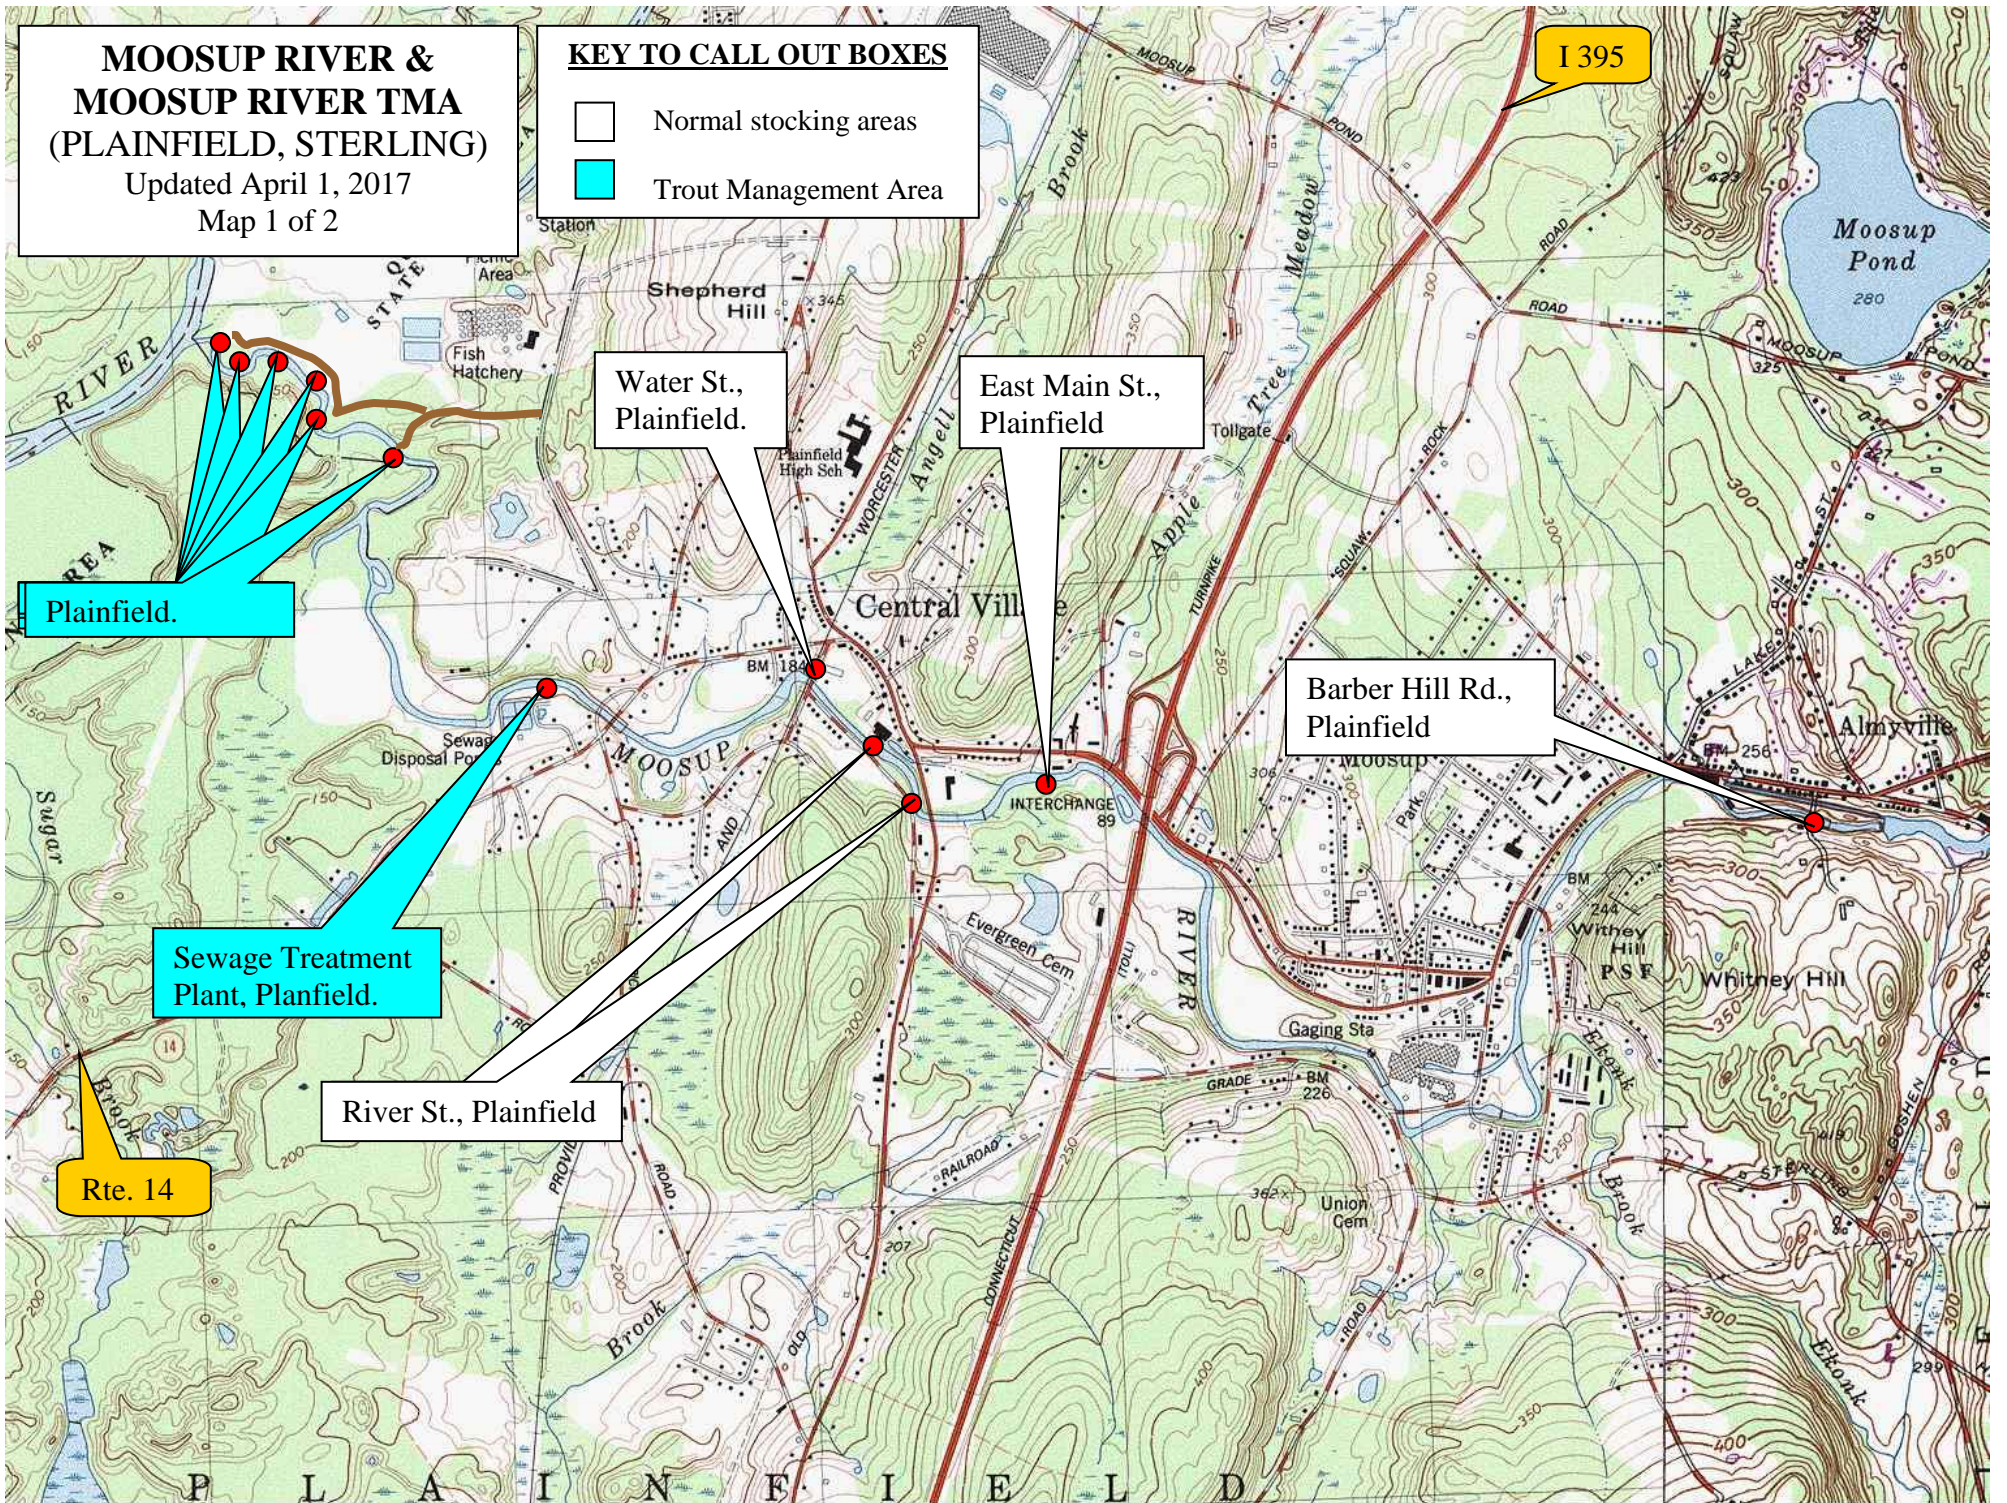

MOOSUP RIVER & MOOSUP RIVER TMA (PLAINFIELD, STERLING)

Updated April 1, 2017
Map 1 of 2

KEY TO CALL OUT BOXES

- Normal stocking areas
- Trout Management Area

**MOOSUP RIVER &
MOOSUP RIVER TMA
(PLAINFIELD, STERLING)**

Updated April 1, 2017

Map 2 of 2

KEY TO CALL OUT BOXES

- Normal stocking areas
- Trout Management Area

Rte. 14

Old R.R. grade, Sterling.

Sterling Church, Sterling

Sterling Pond, Sterling

Below Sterling Pond, Sterling

Rte. 14A

Rte. 14A, Sterling

Town Hall, Sterling

Deerfield Shores, Sterling