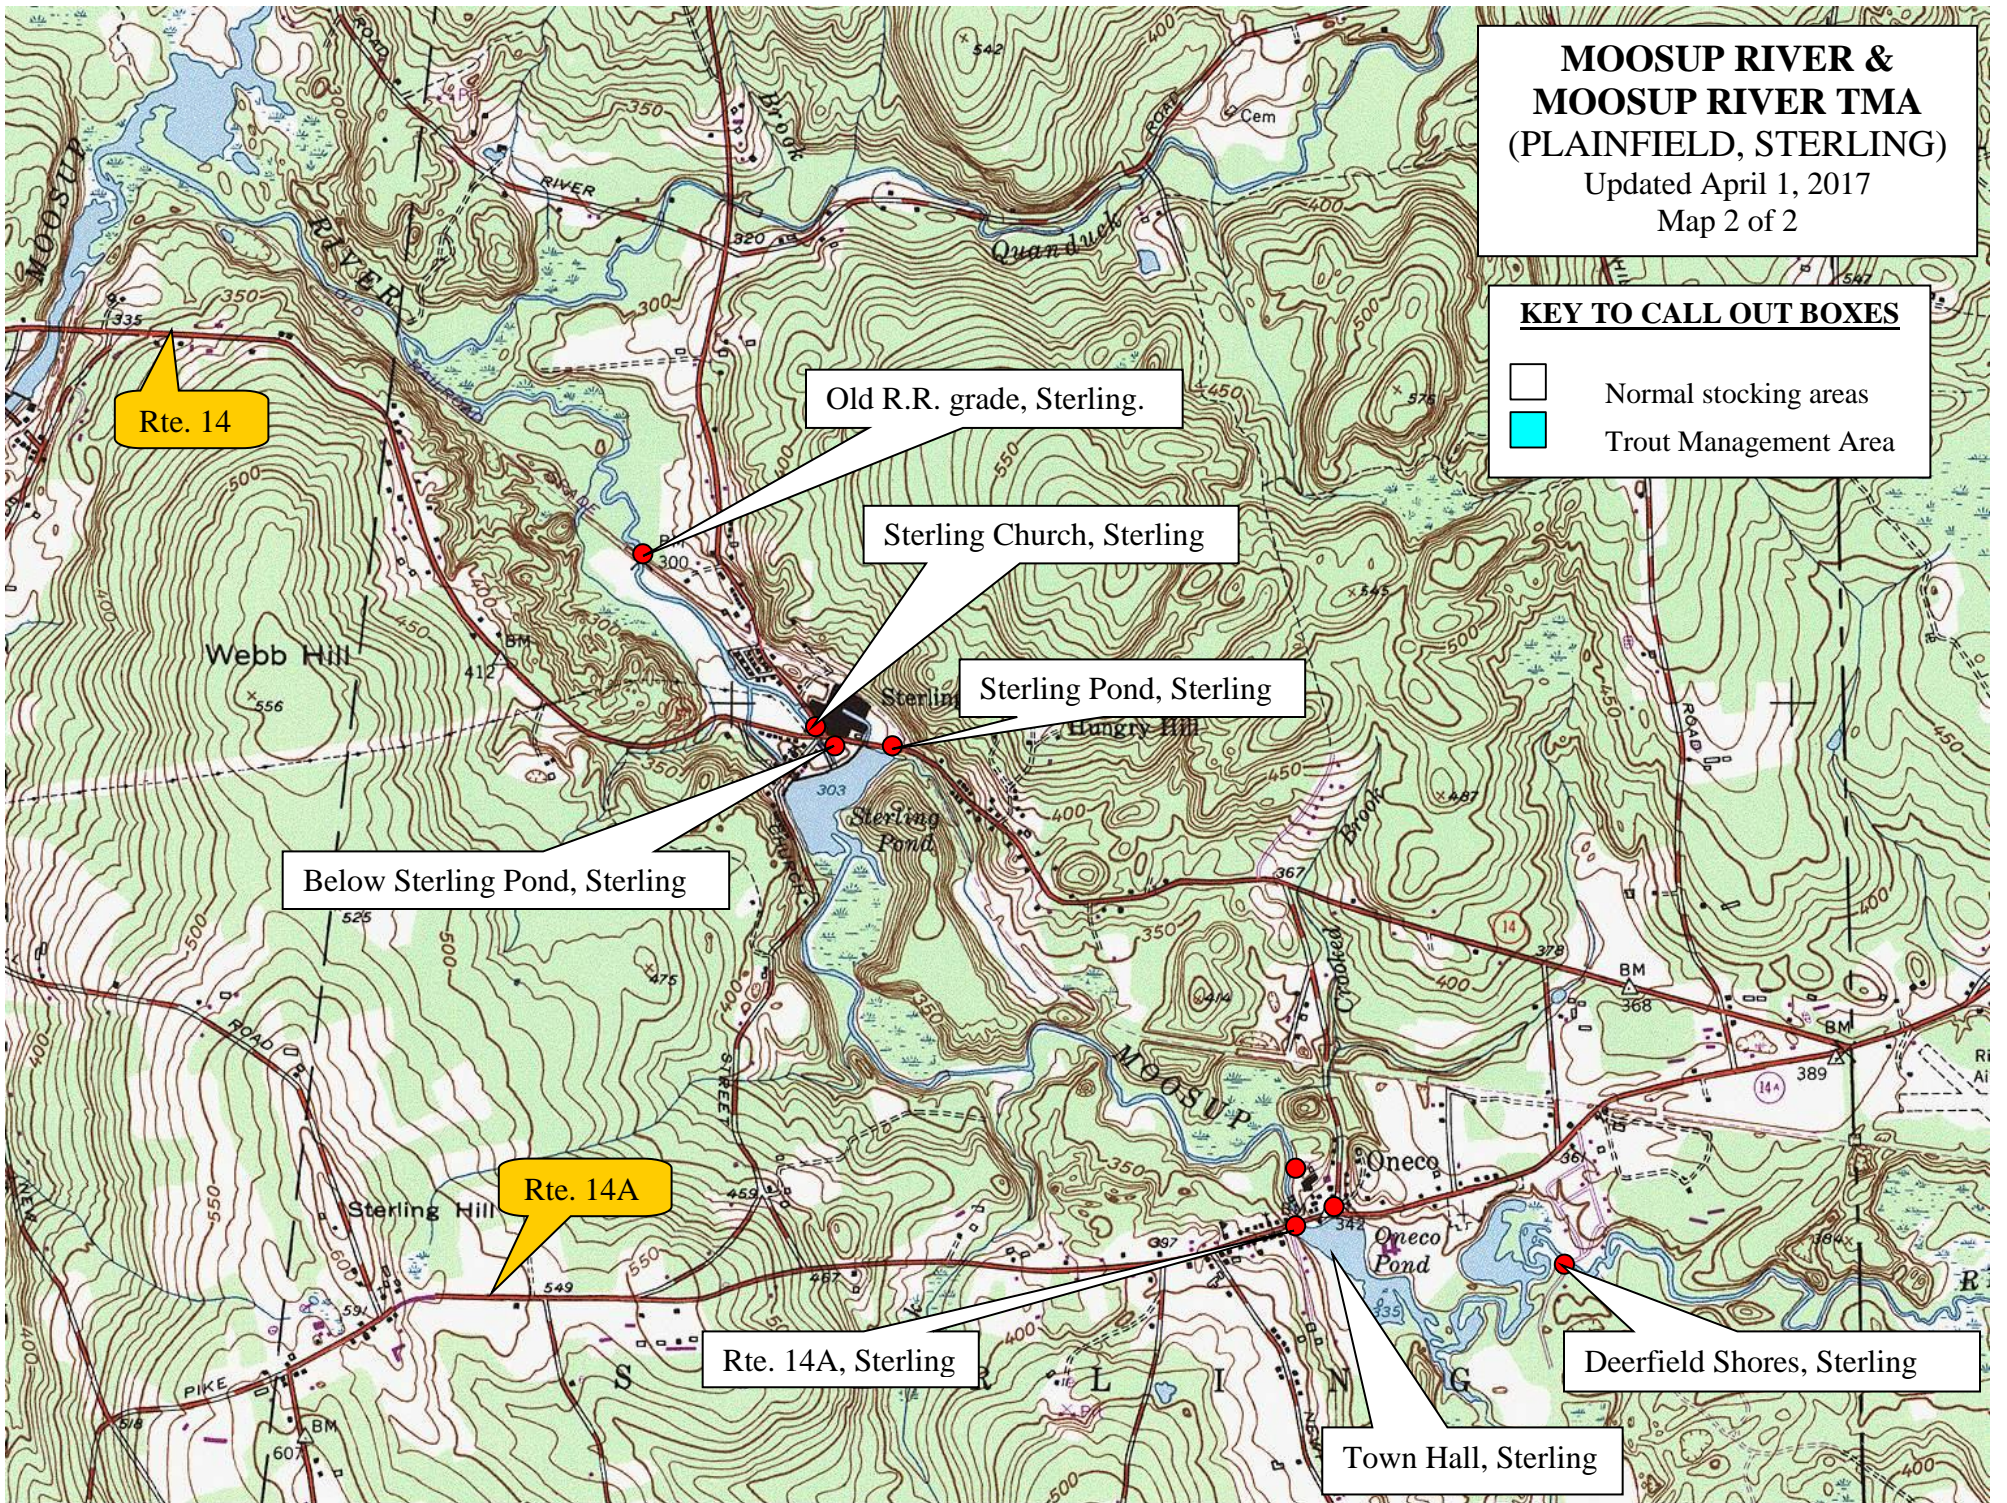

MOOSUP RIVER & MOOSUP RIVER TMA (PLAINFIELD, STERLING)

Updated April 1, 2017
Map 1 of 2

KEY TO CALL OUT BOXES

- Normal stocking areas
- Trout Management Area

**MOOSUP RIVER &
MOOSUP RIVER TMA
(PLAINFIELD, STERLING)**

Updated April 1, 2017

Map 2 of 2

KEY TO CALL OUT BOXES

- Normal stocking areas
- Trout Management Area

Rte. 14

Old R.R. grade, Sterling.

Sterling Church, Sterling

Sterling Pond, Sterling

Below Sterling Pond, Sterling

Rte. 14A

Rte. 14A, Sterling

Town Hall, Sterling

Deerfield Shores, Sterling