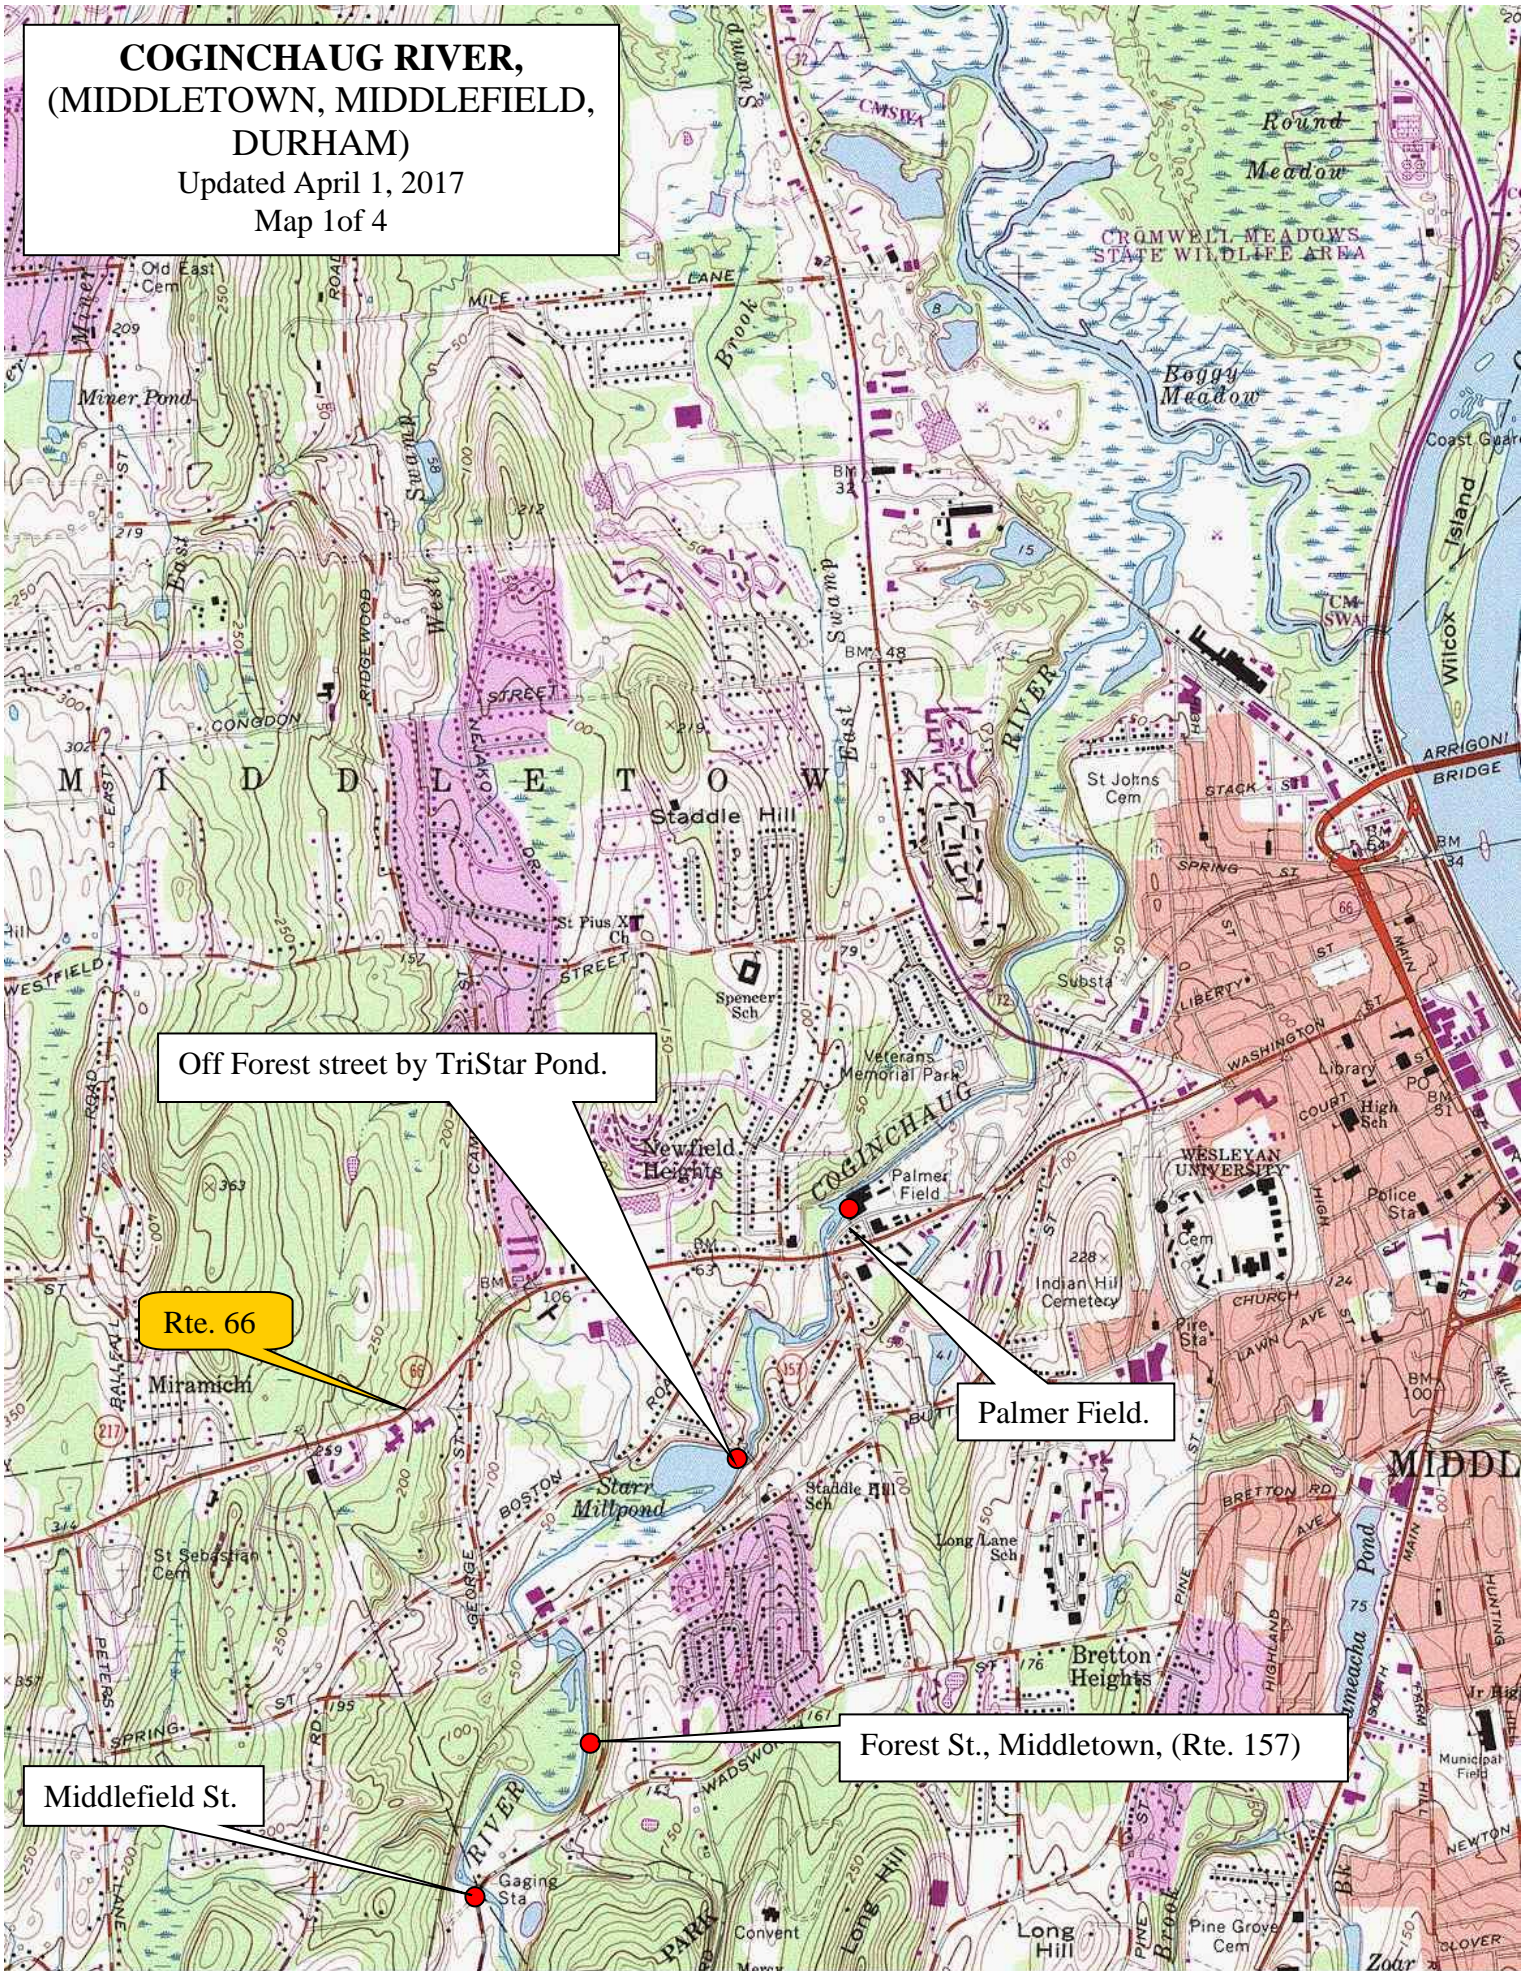

**COGINCHAUG RIVER,  
(MIDDLETOWN, MIDDLEFIELD,  
DURHAM)**

Updated April 1, 2017  
Map 1 of 4

Off Forest street by TriStar Pond.

Rte. 66

Palmer Field.

Forest St., Middletown, (Rte. 157)

Middlefield St.

**COGINCHAUG RIVER,  
(MIDDLETOWN, MIDDLEFIELD,  
DURHAM)**

Updated April 1, 2017  
Map 3 of 4

Rte. 17

Durham  
Town  
Hall

New Haven  
Rd./Rte. 17,  
Durham

Birch Mill Rd.

Rte. 77

**COGINCHAUG RIVER,  
(MIDDLETOWN, MIDDLEFIELD,  
DURHAM)**

Updated April 1, 2017

Map 4 of 4