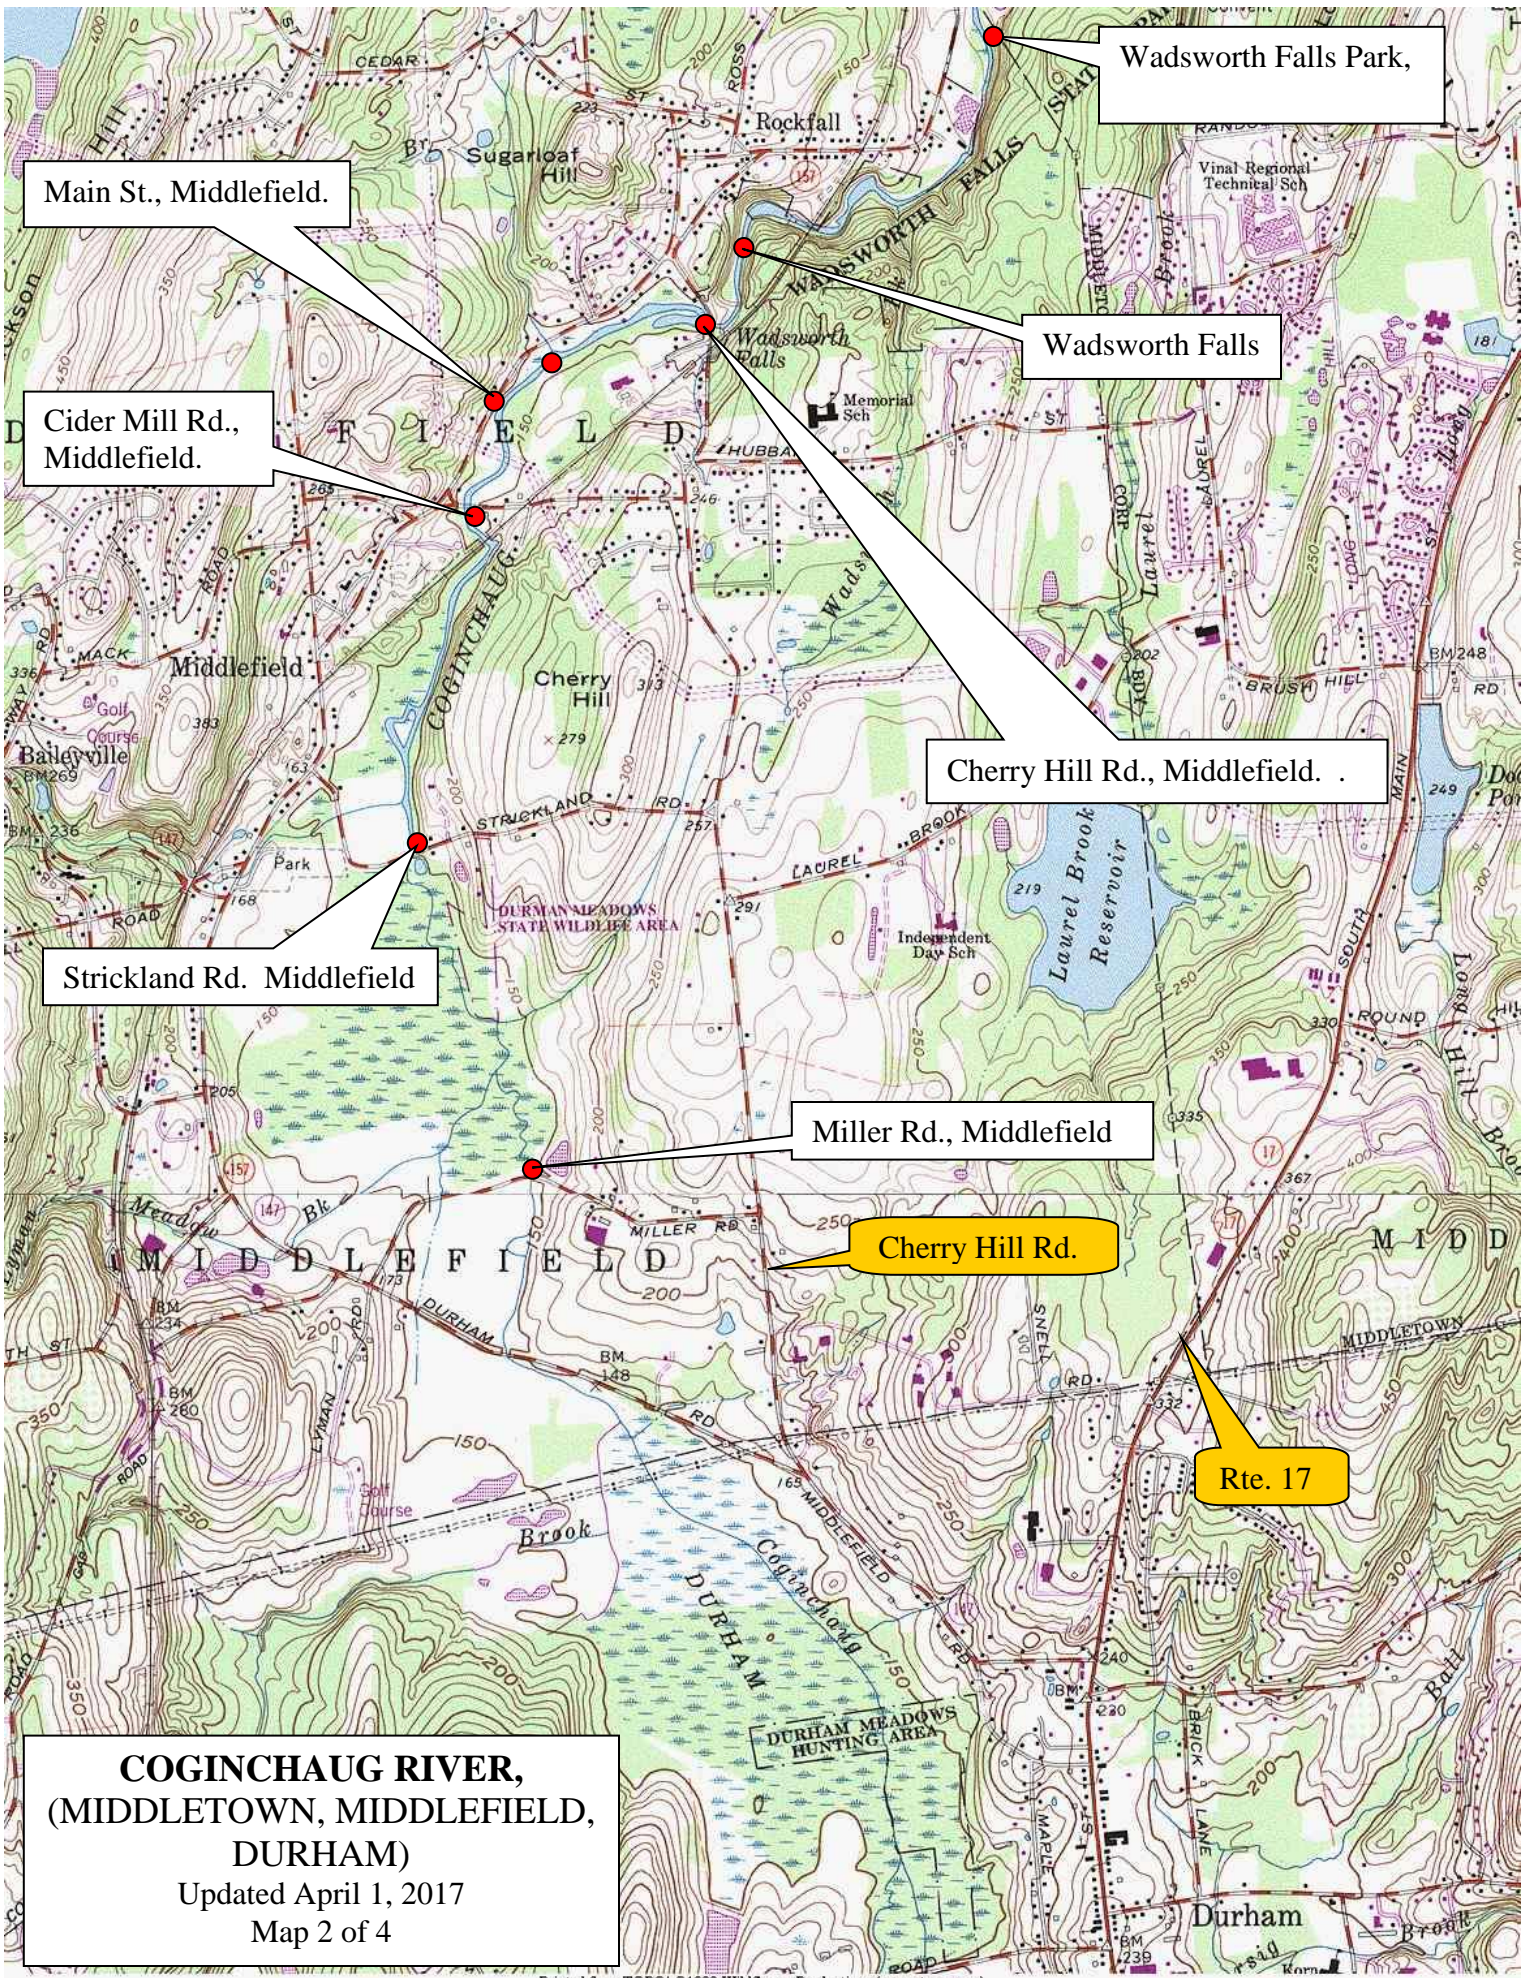

**COGINCHAUG RIVER,  
(MIDDLETOWN, MIDDLEFIELD,  
DURHAM)**

Updated April 1, 2017  
Map 1 of 4

Off Forest street by TriStar Pond.

Rte. 66

Palmer Field.

Forest St., Middletown, (Rte. 157)

Middlefield St.

**COGINCHAUG RIVER,  
(MIDDLETOWN, MIDDLEFIELD,  
DURHAM)**

Updated April 1, 2017  
Map 3 of 4

Rte. 17

Durham  
Town  
Hall

New Haven  
Rd./Rte. 17,  
Durham

Birch Mill Rd.

Rte. 77

**COGINCHAUG RIVER,  
(MIDDLETOWN, MIDDLEFIELD,  
DURHAM)**

Updated April 1, 2017

Map 4 of 4