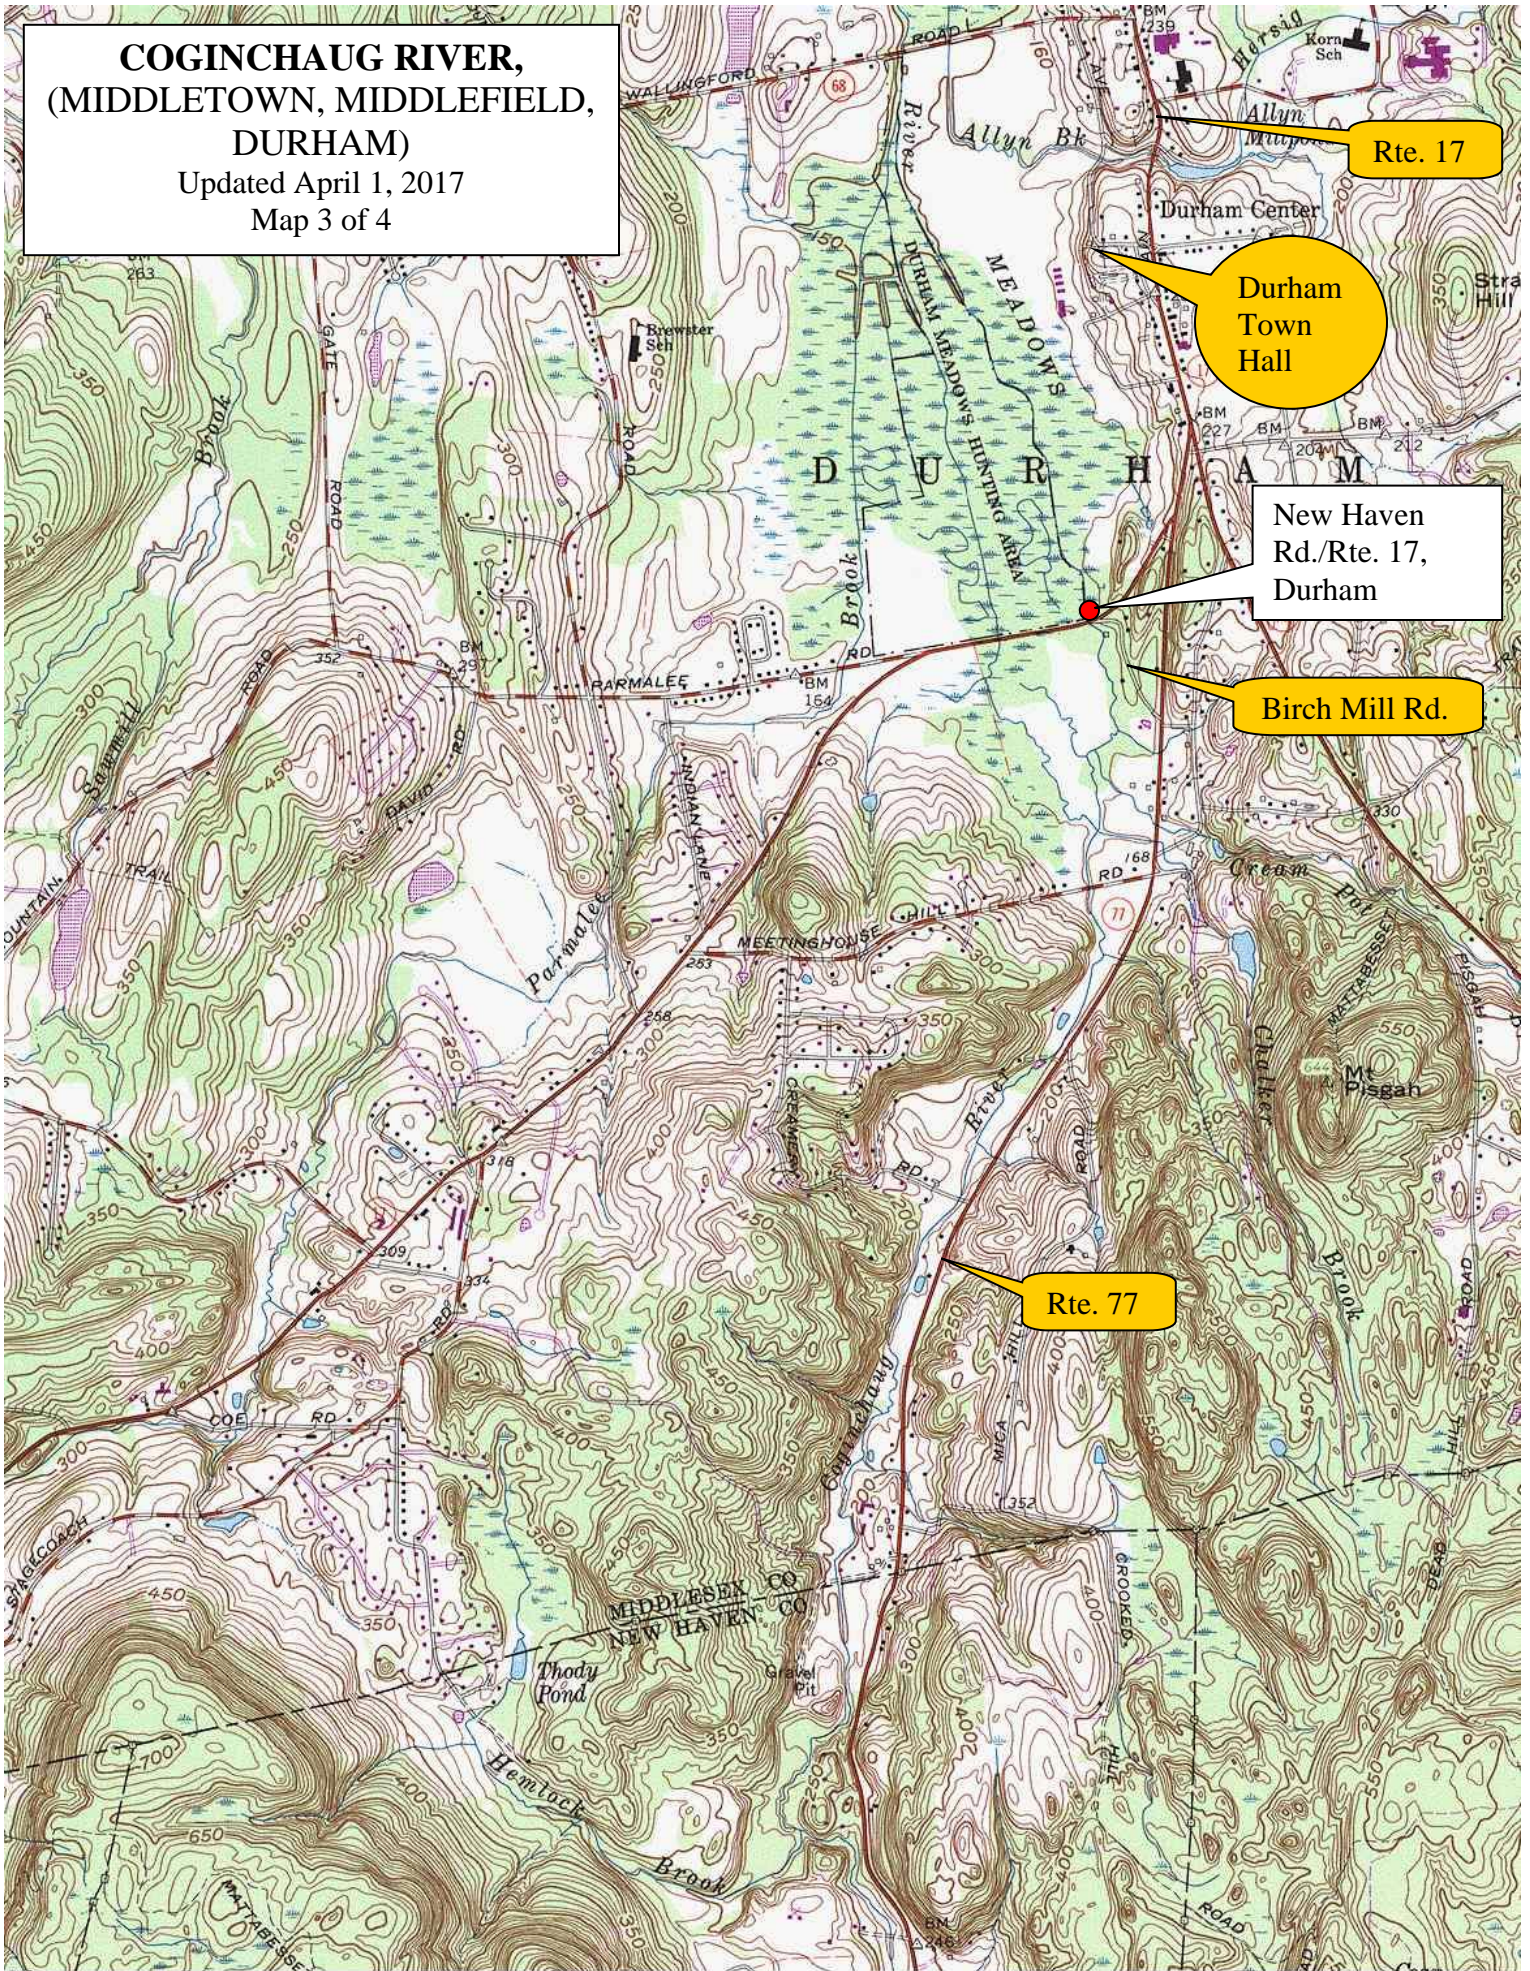

**COGINCHAUG RIVER,  
(MIDDLETOWN, MIDDLEFIELD,  
DURHAM)**

Updated April 1, 2017  
Map 1 of 4

Off Forest street by TriStar Pond.

Rte. 66

Palmer Field.

Forest St., Middletown, (Rte. 157)

Middlefield St.

**COGINCHAUG RIVER,  
(MIDDLETOWN, MIDDLEFIELD,  
DURHAM)**

Updated April 1, 2017  
Map 3 of 4

Rte. 17

Durham  
Town  
Hall

New Haven  
Rd./Rte. 17,  
Durham

Birch Mill Rd.

Rte. 77

**COGINCHAUG RIVER,  
(MIDDLETOWN, MIDDLEFIELD,  
DURHAM)**

Updated April 1, 2017

Map 4 of 4