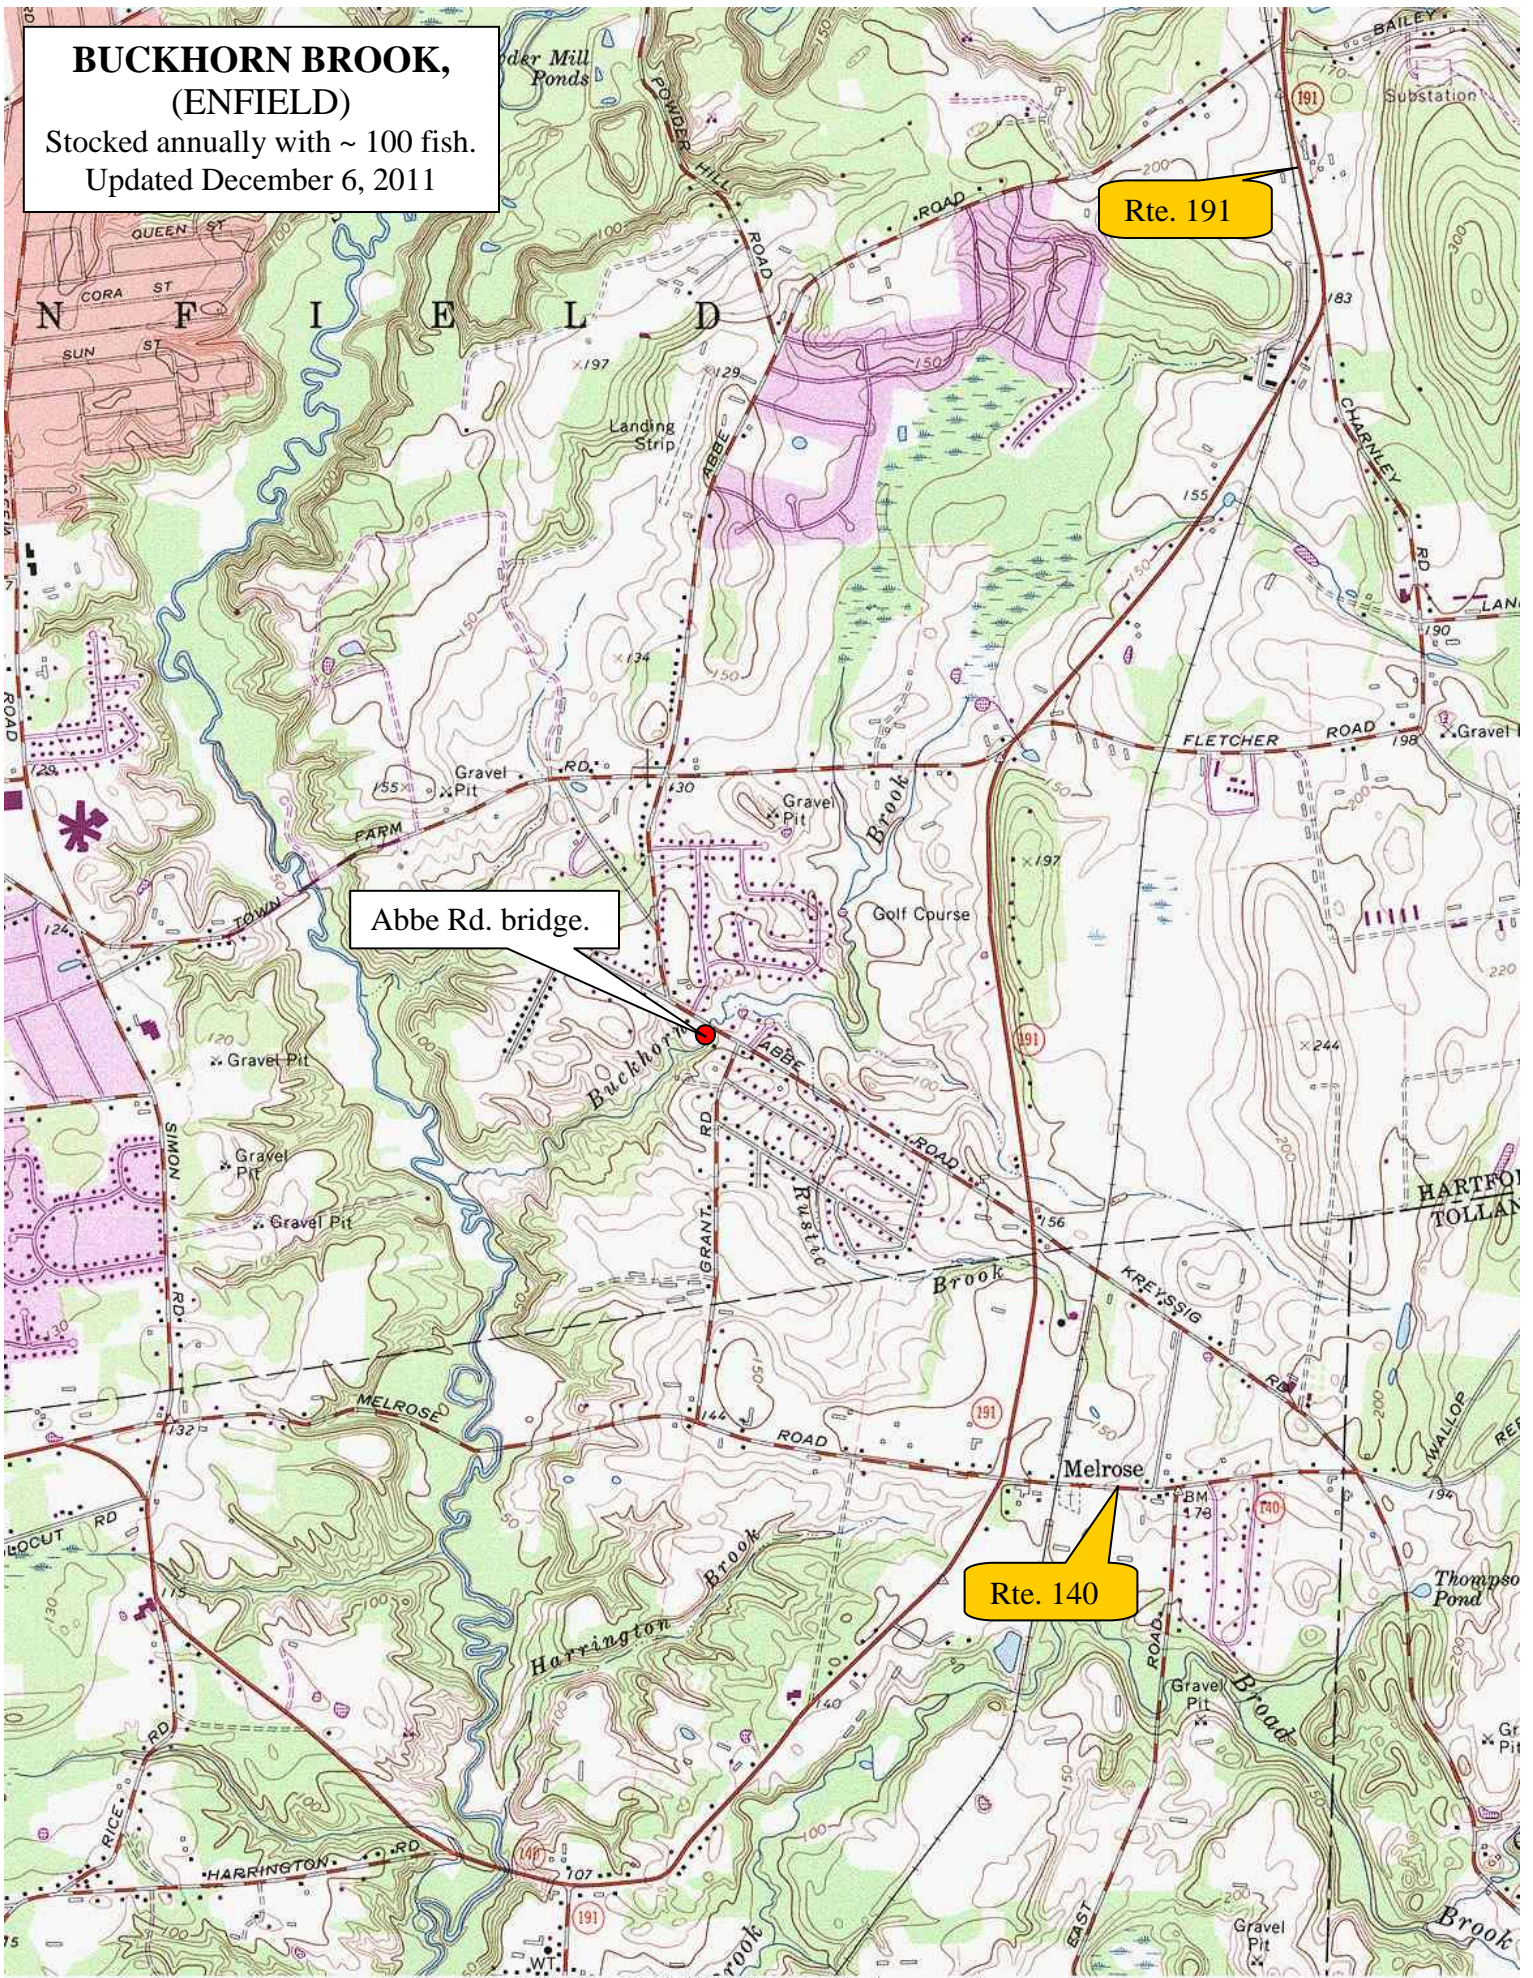

BUCKHORN BROOK, (ENFIELD)

Stocked annually with ~ 100 fish.
Updated December 6, 2011

Abbe Rd. bridge.

Rte. 140