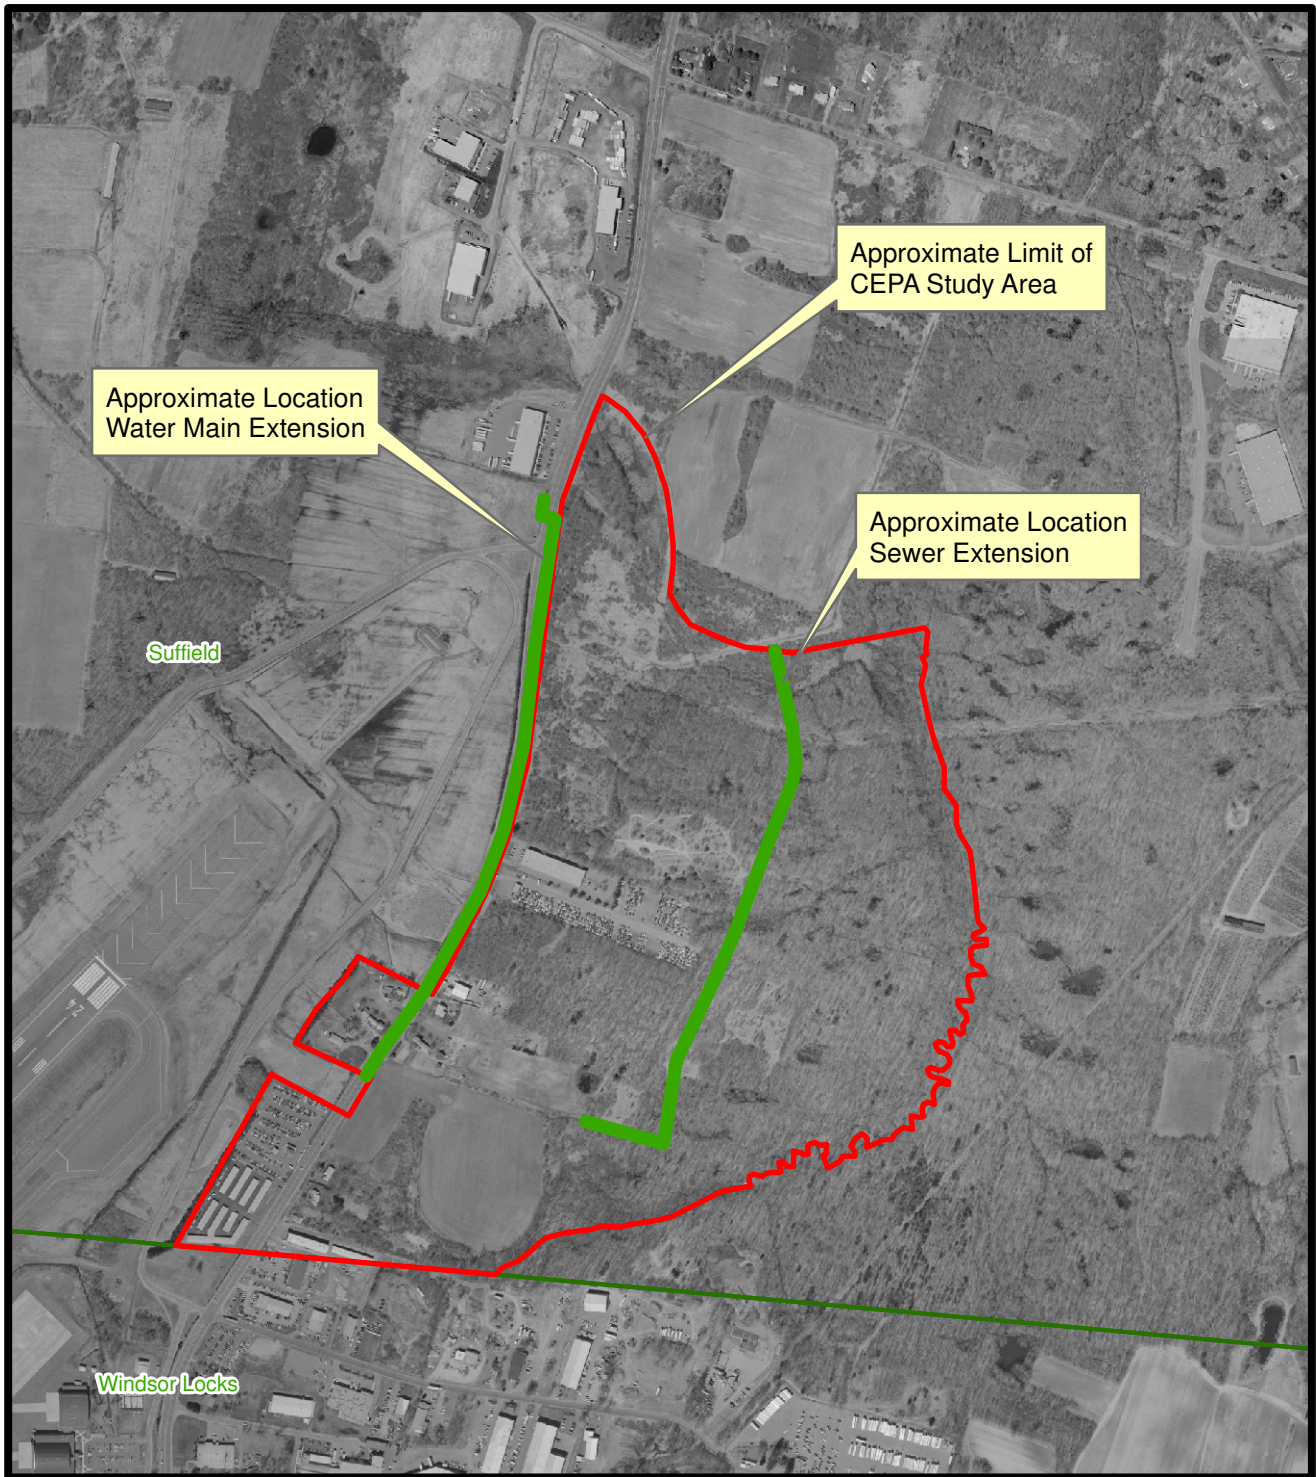

# Town of Suffield Utility Extension Route 75, Suffield, CT Location Map

### Legend

 Town Index

0 475 950 1,900 Feet