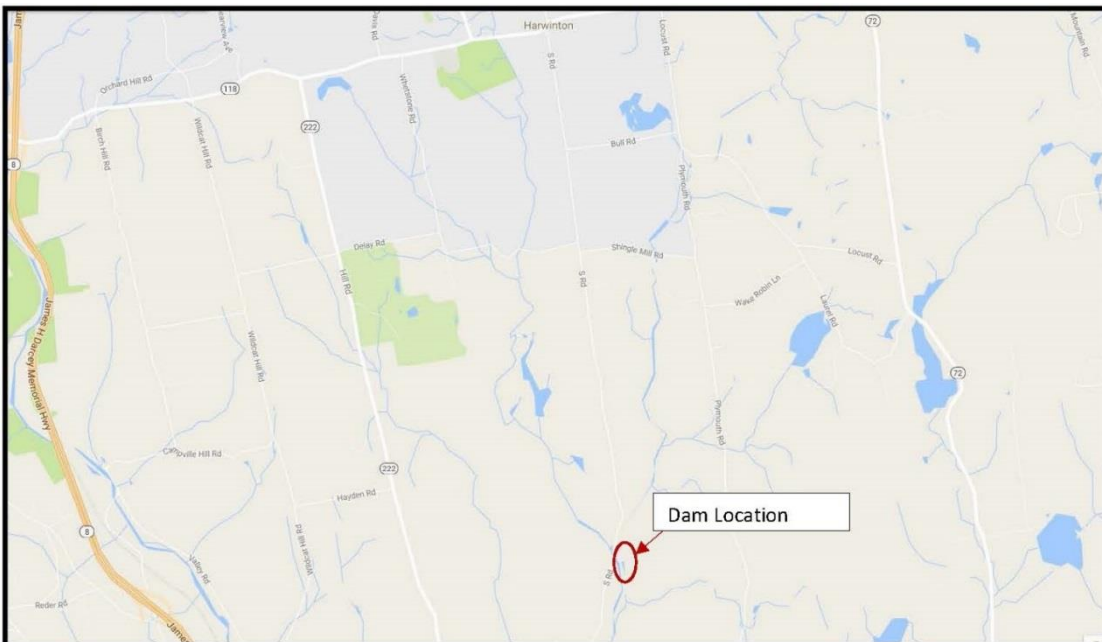

Aerial Photo – Roraback (WMA) Pond Dam in Harwinton

Aerial Photo of Roraback (WMA) Pond Dam in Harwinton, CT.

Location Map – Roraback (WMA) Pond Dam in Harwinton

Photo of Roraback (WMA) Pond Dam in Harwinton