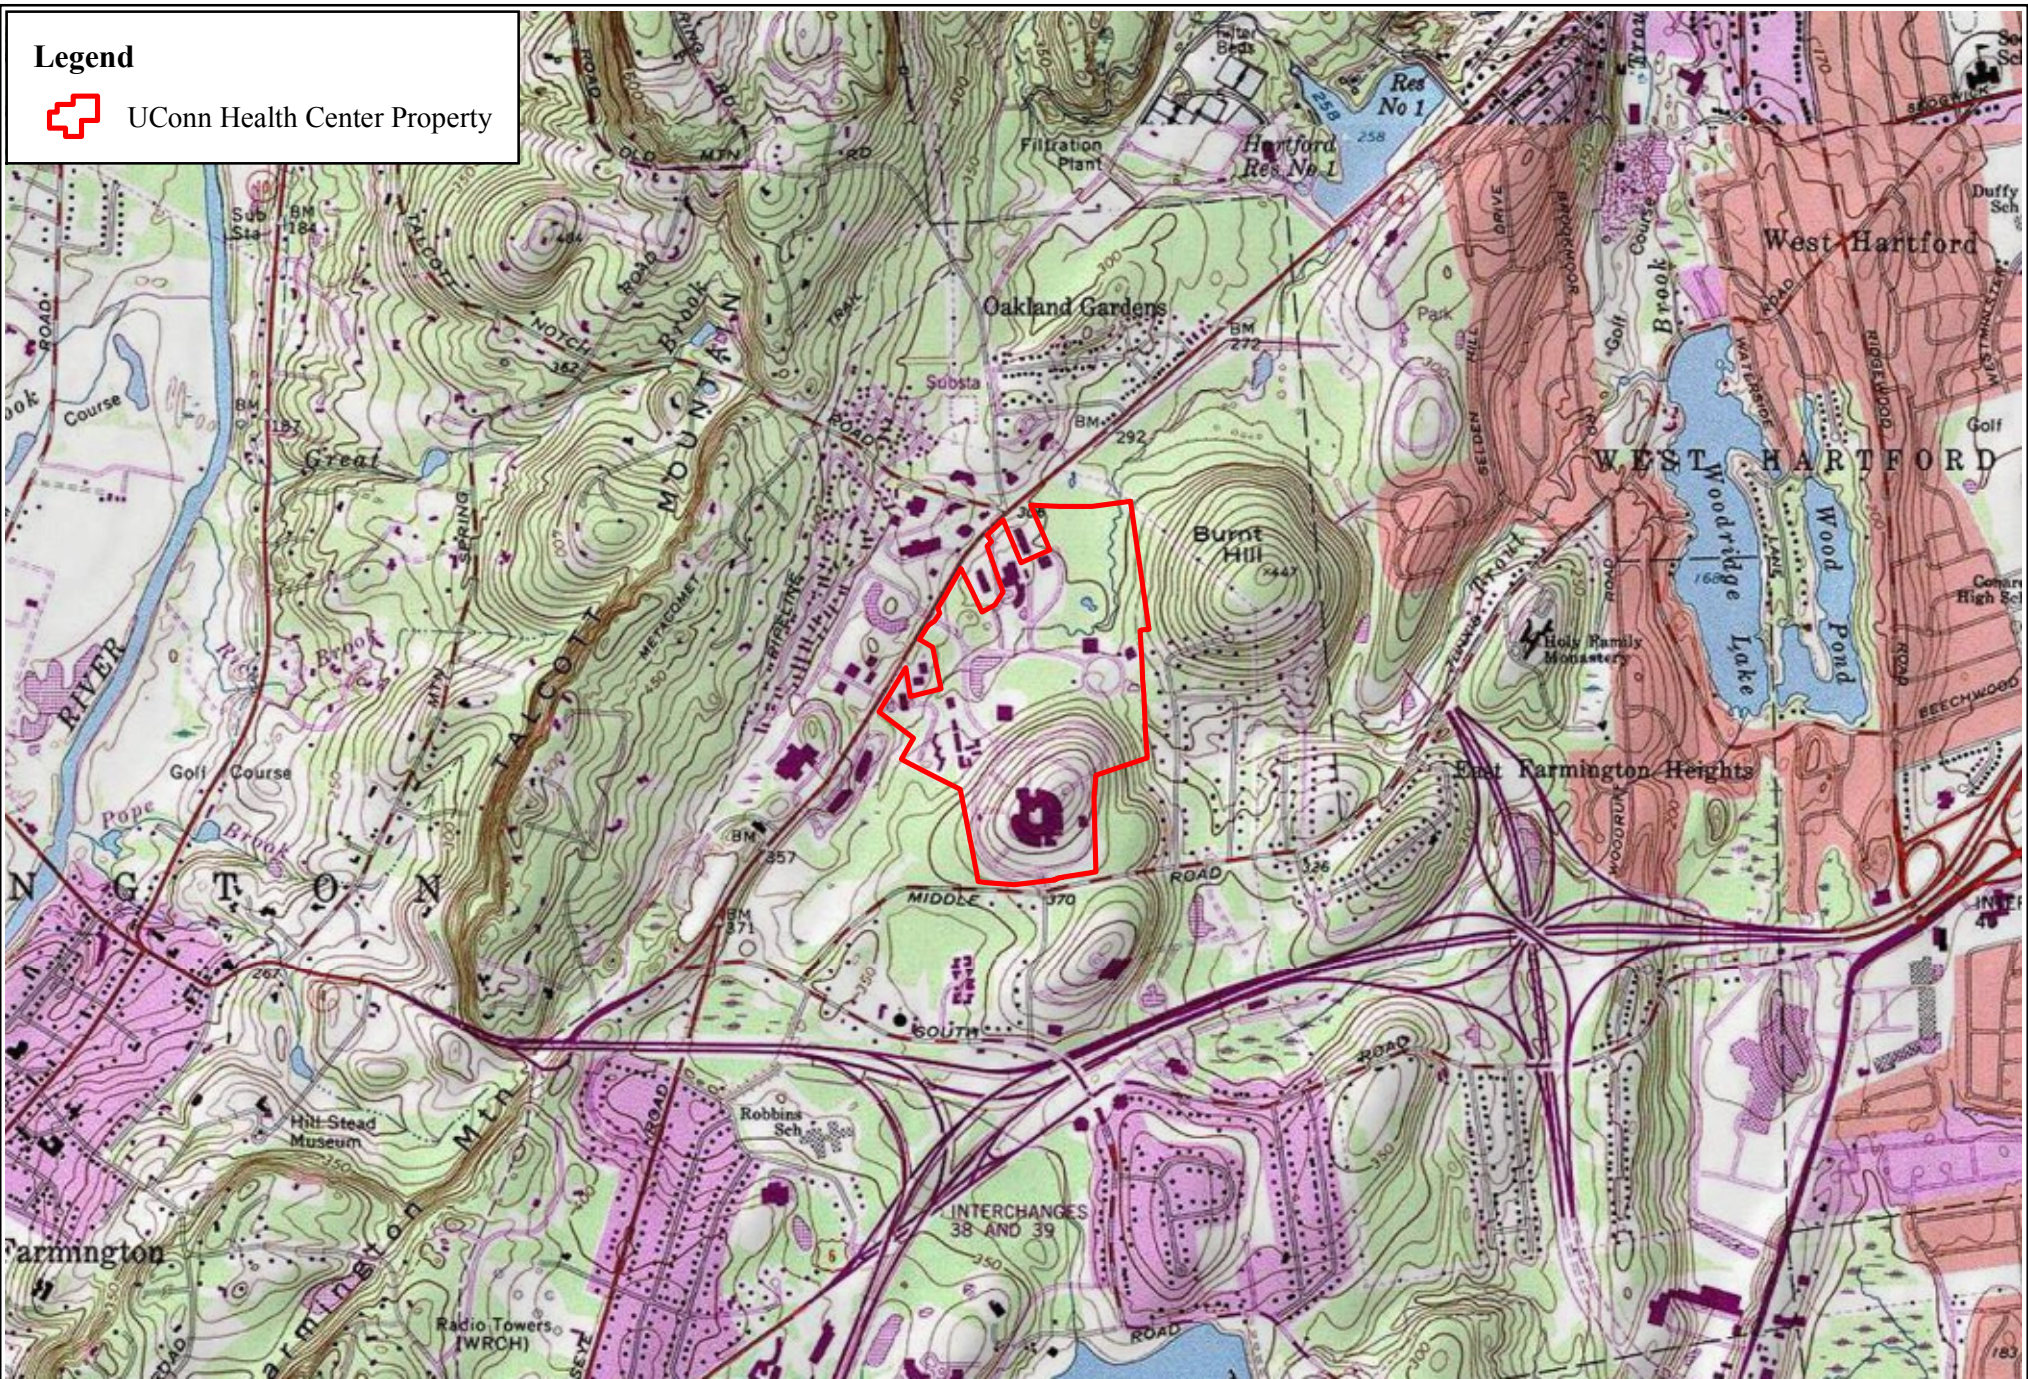

Legend

 UConn Health Center Property

SOURCE:
1997 USGS Topographic Map vis ESRI GIS service
Town of Farmington

Figure 1-2: Vicinity Map

**University of Connecticut Health Center
Environmental Impact Evaluation**

LOCATION:

Farmington, CT

Map By: SJB

MMI#: 1958-58

MXD: P:\Fig1-2Vicinity.mxd

Date: September 7, 2011

Scale: 1 in = 2,000 ft

Engineering,
Landscape Architecture
and Environmental Science