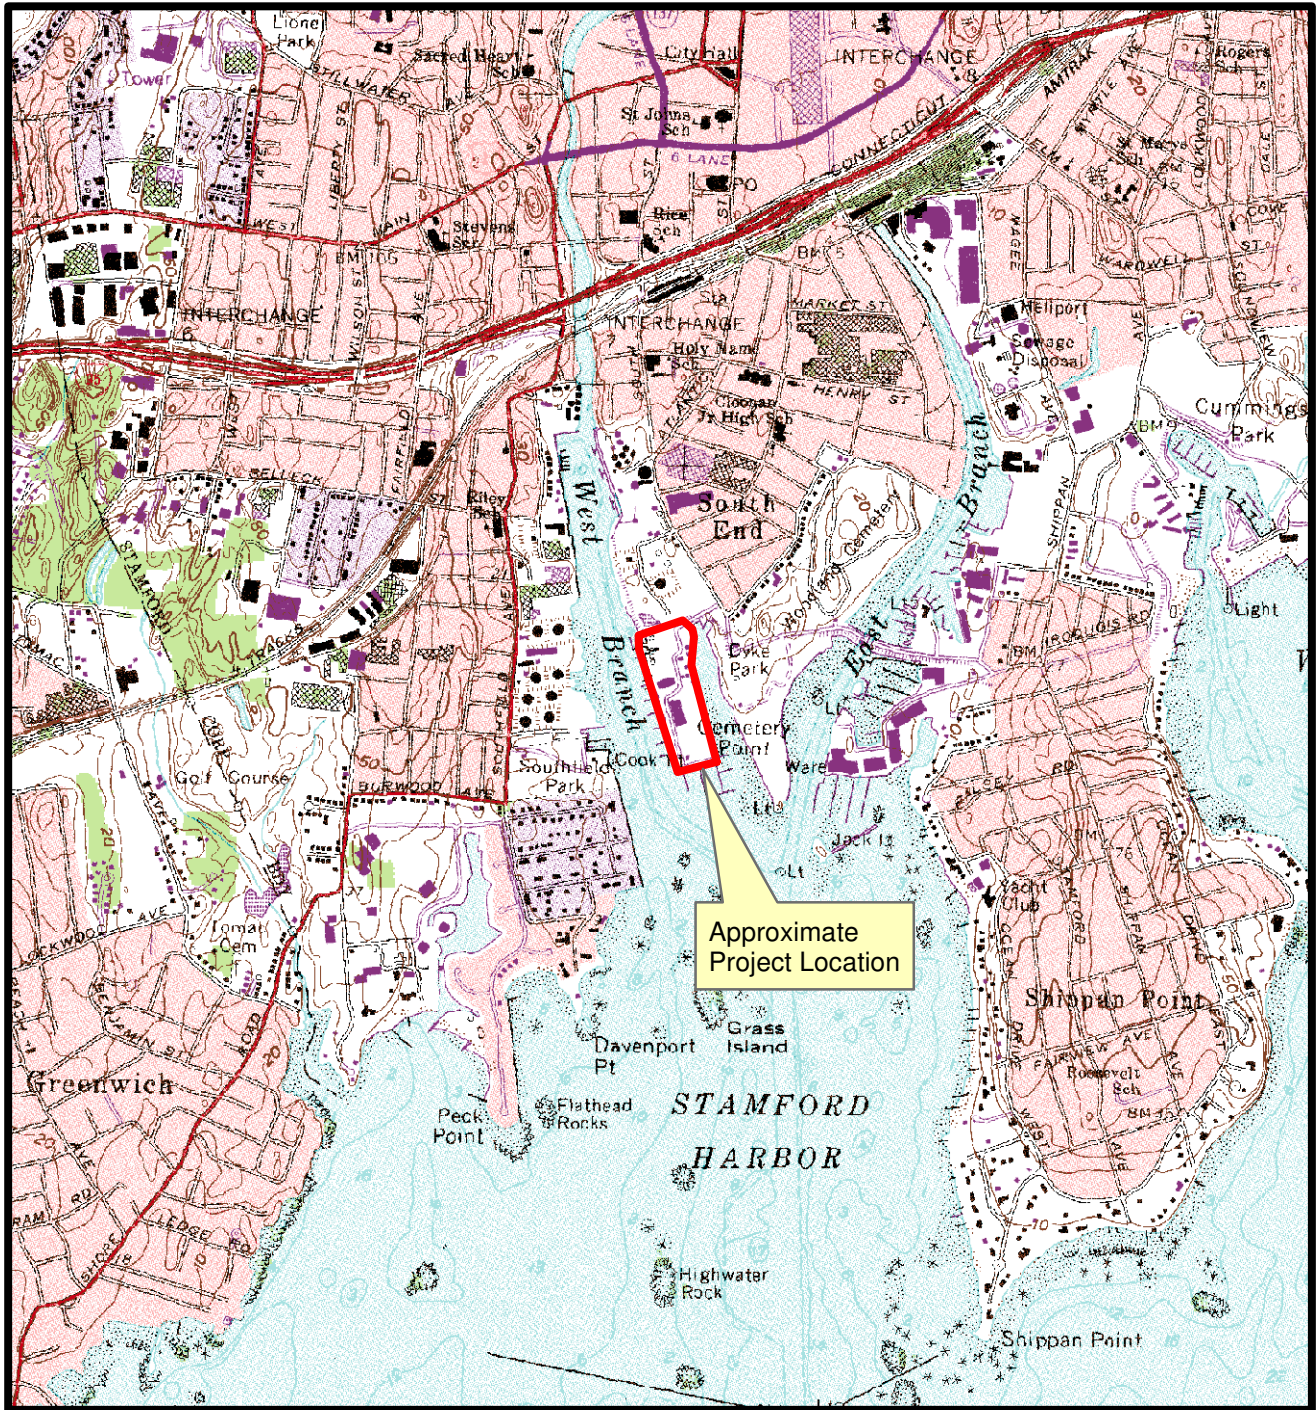

Bridgewater Associates Harbor Point, 14-Acre Parcel Stamford, CT Location Map

0 1,000 2,000 4,000 Feet