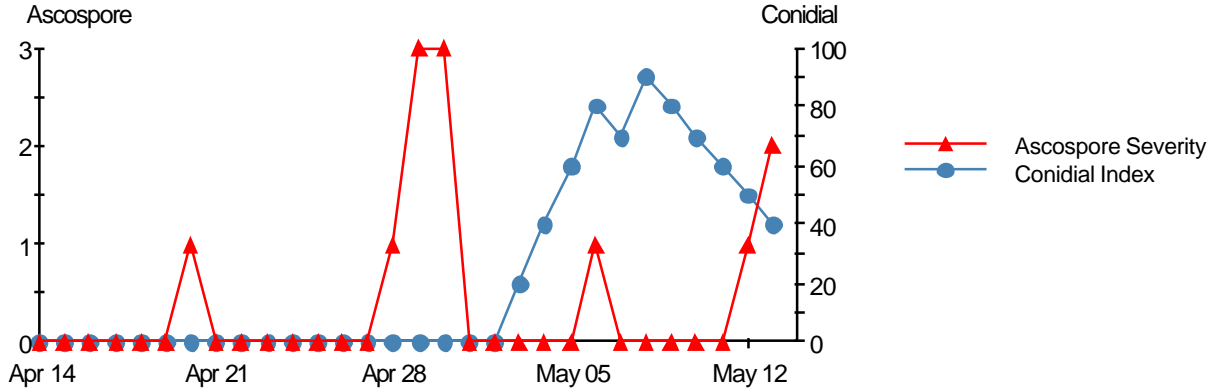

DISEASE-RISK ASSESSMENT 15-April to 12-May 2010 for Hamden CT

Hamden2010 - Powdery Mildew - Grape

Hamden2010 - Downy Mildew - Grape

Hamden2010 - Black Rot - Grape

Hamden2010 - Phomopsis Cane+Leaf Spot - Grape