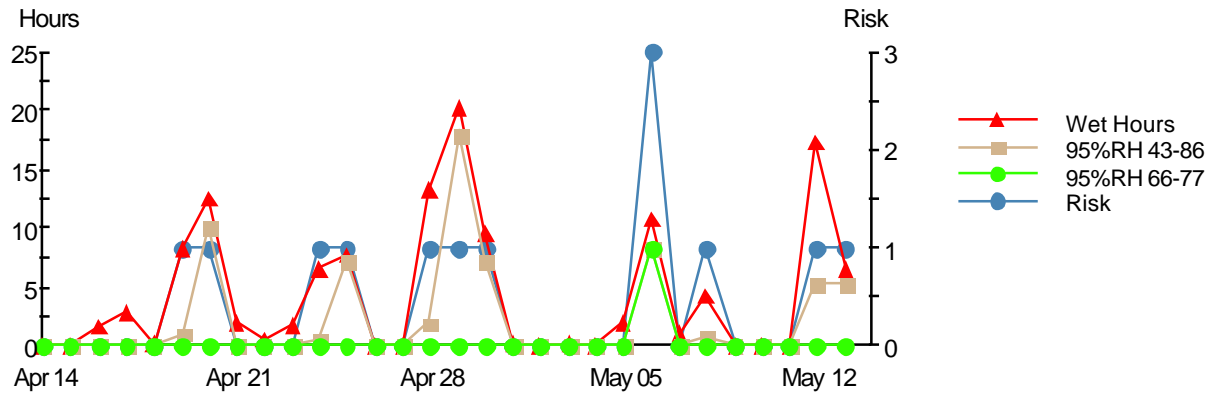

DISEASE-RISK ASSESSMENT 15-April to 12-May 2010 for Hamden CT

Hamden2010 - Powdery Mildew - Grape

Hamden2010 - Downy Mildew - Grape

Hamden2010 - Black Rot - Grape

Hamden2010 - Phomopsis Cane+Leaf Spot - Grape