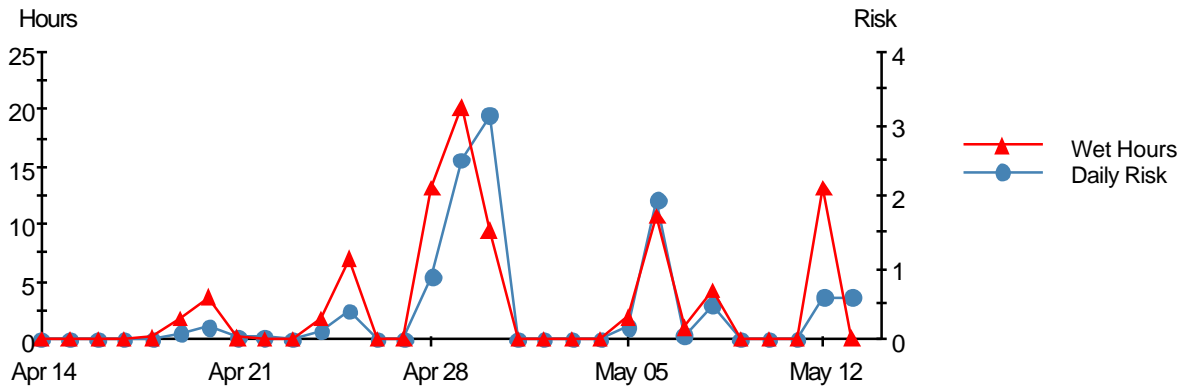

DISEASE-RISK ASSESSMENT 15-April to 12-May 2010 for Hamden CT

Hamden2010 - Powdery Mildew - Grape

Hamden2010 - Downy Mildew - Grape

Hamden2010 - Black Rot - Grape

Hamden2010 - Phomopsis Cane+Leaf Spot - Grape